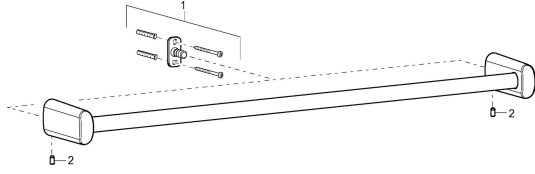

EAN: 4015474101609
static.hansa.com/43220900

Spare parts

SP43220900

	Name		Code
1	Fixing set	Discontinued	59912081
2	Pin, M5x8	Discontinued	59912082