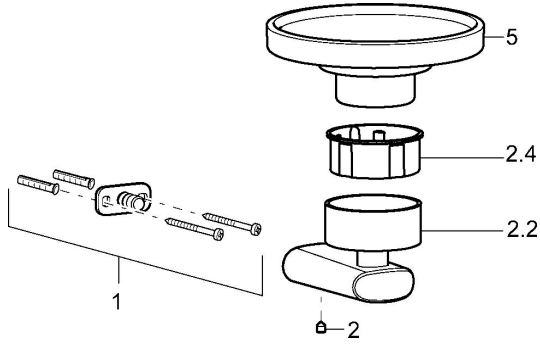

## Spare parts

### SP43200900

	Name	Code
1	Fixing set <span style="background-color: #cccccc;">Discontinued</span>	59912081
2	Screw, M5x6, SW2.5	59912617
2.2	Wall bracket, 45 mm Chrome <span style="background-color: #cccccc;">Discontinued</span>	59912830
2.4	Inner part, d 51x45 <span style="background-color: #cccccc;">Discontinued</span>	59912831
5	Soap holder <span style="background-color: #cccccc;">Discontinued</span>	59912834