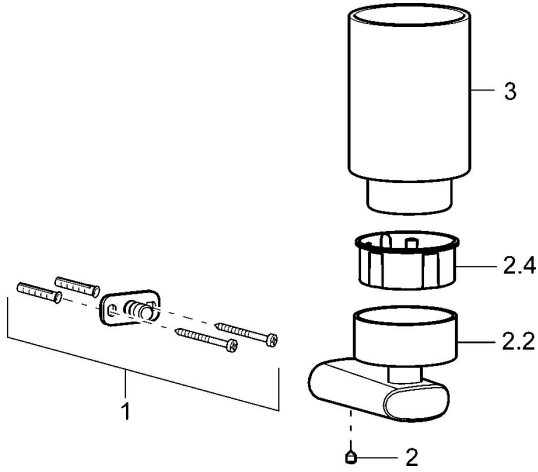

## Spare parts

### SP43190900

	Name	Code
1	Fixing set <span style="background-color: #cccccc;">Discontinued</span>	59912081
2	Screw, M5x6, SW2.5	59912617
2.2	Wall bracket, 45 mm Chrome <span style="background-color: #cccccc;">Discontinued</span>	59912830
2.4	Inner part, d 51x45 <span style="background-color: #cccccc;">Discontinued</span>	59912831
3	Glass <span style="background-color: #cccccc;">Discontinued</span>	59912832