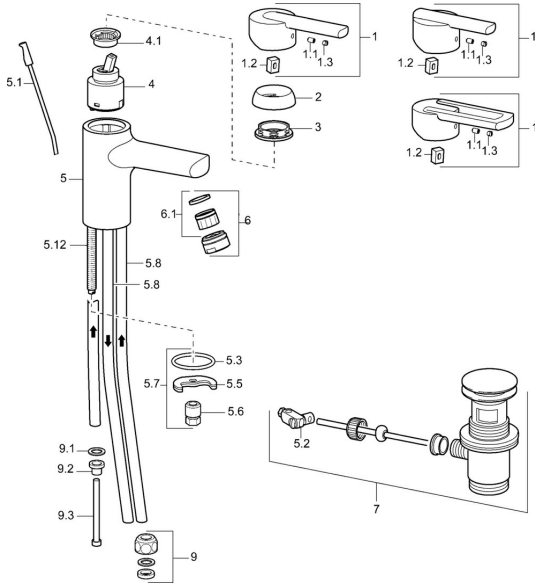

EAN: 4015474100572
static.hansa.com/43131100

Spare parts

SP43131100

	Name	Code
1	Lever Chrome Discontinued	59913774
1	Lever Chrome Discontinued	43880003
1	Lever Chrome Discontinued	43890005
1.1	Screw, M5x8, SW2.5	59904755
1.2	Bushing	59904778
1.3	Symbol plug Grey	59912112
2	Covering cap Chrome Discontinued	59912797
3	Screw, M42x1, SW34 Discontinued	59912798
4	Cartridge, 4.0 Classic	59912791
4.1	Temperature adjustment limiter Discontinued	59912799
5.1	Pop-up operating rod Chrome	59912804
5.2	Swivel joint	59904624
5.3	Gasket, 37x48x3.5	59911422
5.5	Fixing plate	59904765
5.6	Screw, M8x1, SW13	59904766
5.7	Fixing set	59910749
5.8	Pipe, M8x1, L=560	59912806
5.12	Fixing screw, M8x1, L=140	59912474
6	Aerator, M24x1 A, low pressure Chrome	59902692
6.1	Aerator, M22/24, ND	59901553
7	Pop-up waste Chrome	59911441
9	Fitting nut	59904969
9.1	Sealing kit, 14.9x8.5x1	59902352
9.2	Sealing kit, 10x8	59902272
9.3	Hose	59902151
N.I.	Washer with chain holder	59902219
N.I.	Key, SW30/34	59912108