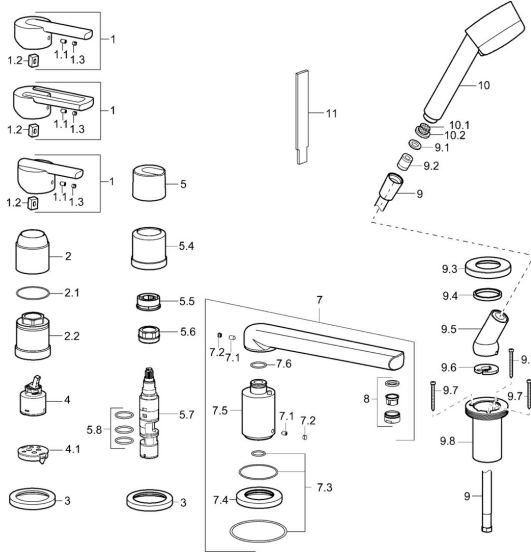

## Spare parts

### SP43122030

	Name	Code
1	Lever Chrome <b>Discontinued</b>	43890005
1	Lever Chrome <b>Discontinued</b>	43880003
1	Lever Chrome <b>Discontinued</b>	59913774
1.1	Screw, M5x8, SW2.5	59904755
1.2	Bushing	59904778
1.3	Symbol plug Grey	59912112
2	Covering cap Chrome <b>Discontinued</b>	59912826
2.2	Nut, M52x1, SW34 <b>Discontinued</b>	59912825
3	Cover flange Chrome <b>Discontinued</b>	59912827
4	Cartridge, 4.0 Classic	59912791
4.1	Adapter, d 40 mm Chrome <b>Discontinued</b>	59912828
5	Handle Chrome <b>Discontinued</b>	59912807
5.4	Covering cap Chrome	59912824
5.5	Flow limiter	59911897
5.6	Eye screw, M32x1.5	59911898
5.7	Diverter	59912269
5.8	O-ring kit, d 24x2	59911835
7	Spout, L=240 <b>Discontinued</b>	59912829
7.1	Screw, M6x9.5	59901609
7.2	Cover plug Chrome	59911840
7.3	Sealing kit	59912276
7.4	Cover flange Chrome	59912278
8	Aerator, M24x1 D Chrome	59911829
9	Shower hose, L=1750, G1/2-M12x1 Chrome	59912281
9.1	Gasket ring, d 21x12x2	59912304
9.2	Non-return valve	59905714
9.3	Cover flange, M70x1 Chrome	59912287
9.4	Bearing ring	59912286
9.5	Holder Chrome	59912282
9.6	Disk	59912337
9.7	Screw, M4x45	59912291
9.8	Passing-through bushing	59912290
10	Hand shower Chrome <b>Discontinued</b>	51170200
10.1	Hose coupling, G1/2 <b>Discontinued</b>	59912237
10.2	Strainer	59906859
11	Tool <b>Discontinued</b>	59912277
N.I.	Raising kit, L=30 <b>Discontinued</b>	59912879
N.I.	Raising kit, 30 mm <b>Discontinued</b>	59912909