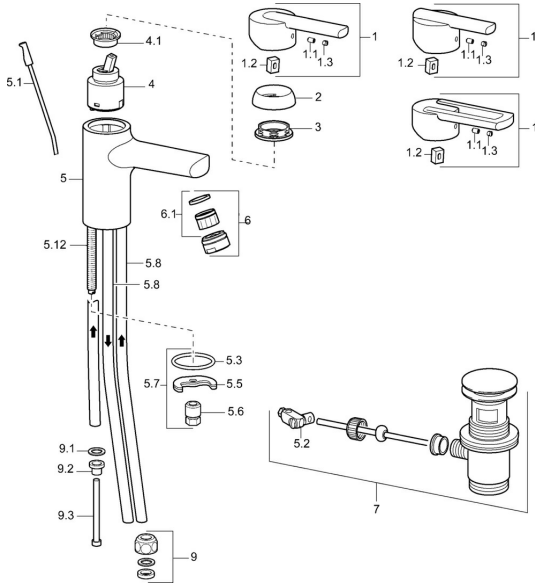

EAN: 4015474100565
static.hansa.com/43111100

Spare parts

SP43131100

	Name		Code
1	Lever Chrome Discontinued		59913774
1	Lever Chrome Discontinued		43880003
1	Lever Chrome Discontinued		43890005
1.1	Screw, M5x8, SW2.5		59904755
1.2	Bushing		59904778
1.3	Symbol plug Grey		59912112
2	Covering cap Chrome Discontinued		59912797
3	Screw, M42x1, SW34 Discontinued		59912798
4	Cartridge, 4.0 Classic		59912791
4.1	Temperature adjustment limiter Discontinued		59912799
5.1	Pop-up operating rod Chrome		59912804
5.2	Swivel joint		59904624
5.3	Gasket, 37x48x3.5		59911422
5.5	Fixing plate		59904765
5.6	Screw, M8x1, SW13		59904766
5.7	Fixing set		59910749
5.8	Pipe, M8x1, L=560		59912806
5.12	Fixing screw, M8x1, L=140		59912474
6	Aerator, M24x1 A, low pressure Chrome		59902692
6.1	Aerator, M22/24, ND		59901553
7	Pop-up waste Chrome		59911441
9	Fitting nut		59904969
9.1	Sealing kit, 14.9x8.5x1		59902352
9.2	Sealing kit, 10x8		59902272
9.3	Hose		59902151
N.I.	Washer with chain holder		59902219
N.I.	Key, SW30/34		59912108