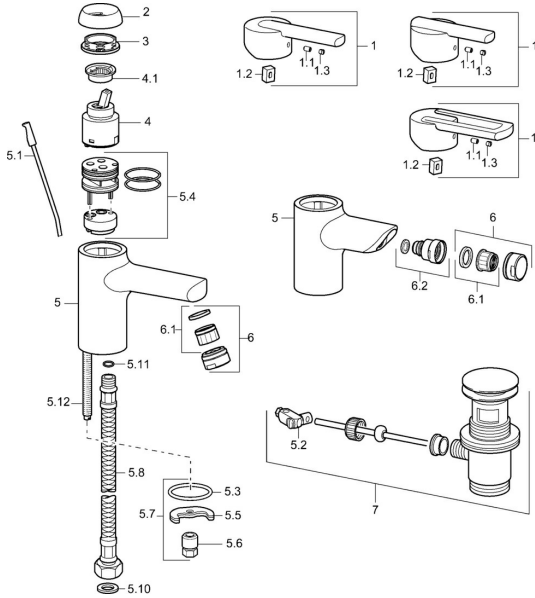

EAN: 4015474100473
static.hansa.com/43092100

Spare parts

SP43092100

	Name	Code
1	Lever Chrome Discontinued	43890005
1	Lever Chrome Discontinued	59913774
1	Lever Chrome Discontinued	43880003
1.1	Screw, M5x8, SW2.5	59904755
1.2	Bushing	59904778
1.3	Symbol plug Grey	59912112
2	Covering cap Chrome Discontinued	59912797
3	Screw, M42x1, SW34 Discontinued	59912798
4	Cartridge, 4.0 Classic	59912791
4.1	Temperature adjustment limiter Discontinued	59912799
5.1	Pop-up operating rod Chrome	59912804
5.2	Swivel joint	59904624
5.3	Gasket, 37x48x3.5	59911422
5.4	Clip plate Discontinued	59912805
5.5	Fixing plate	59904765
5.6	Screw, M8x1, SW13	59904766
5.7	Fixing set	59910749
5.8	Flexible pipe, L=430, G3/8-M10x1	59912515
5.8	Coupling pipe, L=430, M10x1	59912550
5.9	O-ring, 9x2	59905095
5.10	Gasket, 9.5x14.4x2	59912551
5.11	O-ring, d 7.65x1.78	59902337
5.12	Fixing screw, M8x1, L=140	59912474
6	Aerator, M24x1 STD HC A Chrome	59902366
6.1	Aerator, M22/24 A	59902081
7	Pop-up waste Chrome	59911441
N.I.	Cover flange, d 55 mm Chrome	59913471
N.I.	Key, SW30/34	59912108
N.I.	Washer with chain holder	59902219