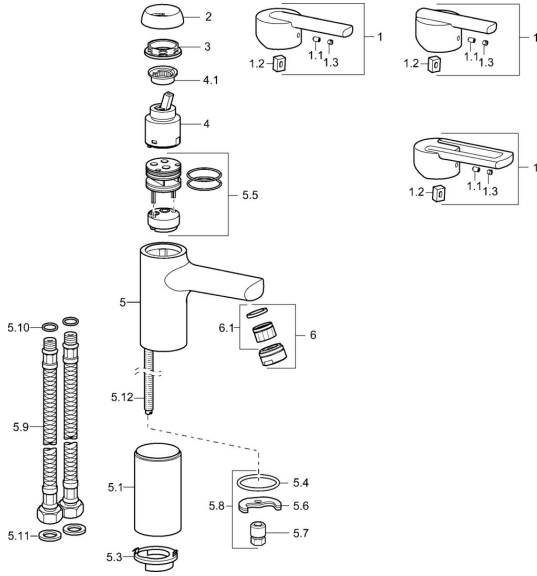

EAN: 4015474155749
static.hansa.com/43082220

Spare parts

SP43082210

	Name	Code
1	Lever Chrome Discontinued	43880003
1	Lever Chrome Discontinued	43890005
1	Lever Chrome Discontinued	59913774
1.1	Screw, M5x8, SW2.5	59904755
1.2	Bushing	59904778
1.3	Symbol plug Grey	59912112
2	Covering cap Chrome Discontinued	59912797
3	Screw, M4x1, SW34 Discontinued	59912798
4	Cartridge, 4.0 Classic	59912791
4.1	Temperature adjustment limiter Discontinued	59912799
5.1	Raising socket, L=160 Chrome Discontinued	59913162
5.1	Raising socket, L=110 Chrome Discontinued	59913163
5.3	Disk Discontinued	59913164
5.4	Gasket, 37x48x3.5	59911422
5.5	Clip plate Discontinued	59912805
5.6	Fixing plate	59904765
5.7	Screw, M8x1, SW13	59904766
5.8	Fixing set	59910749
5.9	Flexible pipe, L=590, G3/8-M10x1 Discontinued	59913166
5.10	O-ring, d 7.65x1.78	59902337
5.11	Gasket, 9.5x14.4x2	59912551
5.12	Connection nipple, M8x1 Discontinued	59913165
6	Aerator, M24x1 STD HC A Chrome	59902366
6.1	Aerator, M22/24 A	59902081
N.I.	Key, SW30/34	59912108