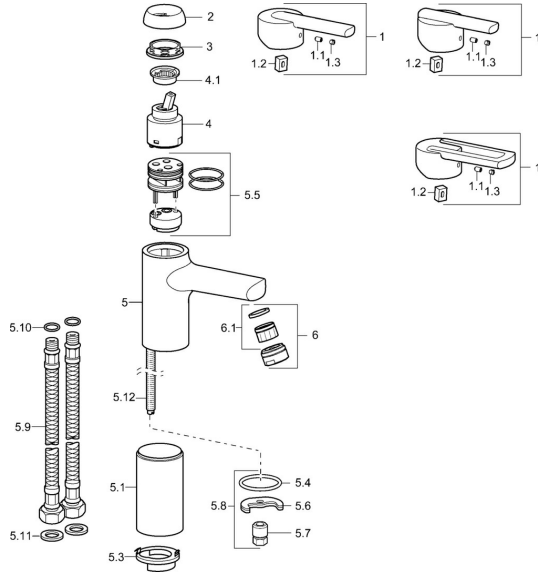

## Spare parts

### SP43082210

	Name	Code
1	Lever Chrome <b>Discontinued</b>	43880003
1	Lever Chrome <b>Discontinued</b>	43890005
1	Lever Chrome <b>Discontinued</b>	59913774
1.1	Screw, M5x8, SW2.5	59904755
1.2	Bushing	59904778
1.3	Symbol plug Grey	59912112
2	Covering cap Chrome <b>Discontinued</b>	59912797
3	Screw, M42x1, SW34 <b>Discontinued</b>	59912798
4	Cartridge, 4.0 Classic	59912791
4.1	Temperature adjustment limiter <b>Discontinued</b>	59912799
5.1	Raising socket, L=160 Chrome <b>Discontinued</b>	59913162
5.1	Raising socket, L=110 Chrome <b>Discontinued</b>	59913163
5.3	Disk <b>Discontinued</b>	59913164
5.4	Gasket, 37x48x3.5	59911422
5.5	Clip plate <b>Discontinued</b>	59912805
5.6	Fixing plate	59904765
5.7	Screw, M8x1, SW13	59904766
5.8	Fixing set	59910749
5.9	Flexible pipe, L=590, G3/8-M10x1 <b>Discontinued</b>	59913166
5.10	O-ring, d 7.65x1.78	59902337
5.11	Gasket, 9.5x14.4x2	59912551
5.12	Connection nipple, M8x1 <b>Discontinued</b>	59913165
6	Aerator, M24x1 STD HC A Chrome	59902366
6.1	Aerator, M22/24 A	59902081
N.I.	Key, SW30/34	59912108