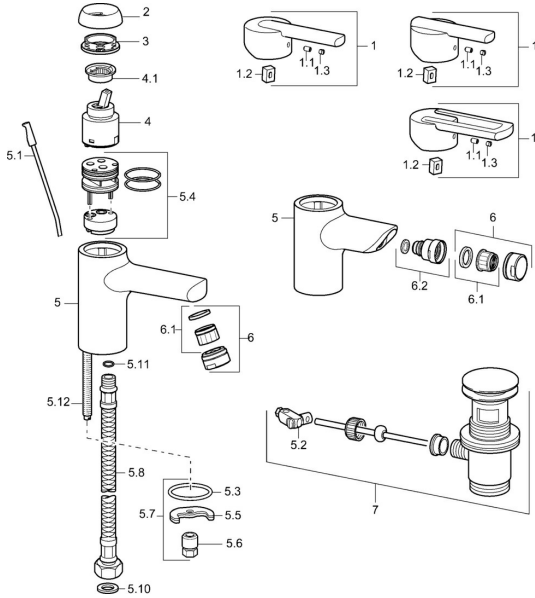

EAN: 4015474100558
static.hansa.com/43082100

Spare parts

SP43092100

	Name		Code
1	Lever Chrome Discontinued		43890005
1	Lever Chrome Discontinued		59913774
1	Lever Chrome Discontinued		43880003
1.1	Screw, M5x8, SW2.5		59904755
1.2	Bushing		59904778
1.3	Symbol plug Grey		59912112
2	Covering cap Chrome Discontinued		59912797
3	Screw, M42x1, SW34 Discontinued		59912798
4	Cartridge, 4.0 Classic		59912791
4.1	Temperature adjustment limiter Discontinued		59912799
5.1	Pop-up operating rod Chrome		59912804
5.2	Swivel joint		59904624
5.3	Gasket, 37x48x3.5		59911422
5.4	Clip plate Discontinued		59912805
5.5	Fixing plate		59904765
5.6	Screw, M8x1, SW13		59904766
5.7	Fixing set		59910749
5.8	Flexible pipe, L=430, G3/8-M10x1		59912515
5.8	Coupling pipe, L=430, M10x1		59912550
5.9	O-ring, 9x2		59905095
5.10	Gasket, 9.5x14.4x2		59912551
5.11	O-ring, d 7.65x1.78		59902337
5.12	Fixing screw, M8x1, L=140		59912474
6	Aerator, M24x1 STD HC A Chrome		59902366
6.1	Aerator, M22/24 A		59902081
7	Pop-up waste Chrome		59911441
N.I.	Cover flange, d 55 mm Chrome		59913471
N.I.	Key, SW30/34		59912108
N.I.	Washer with chain holder		59902219