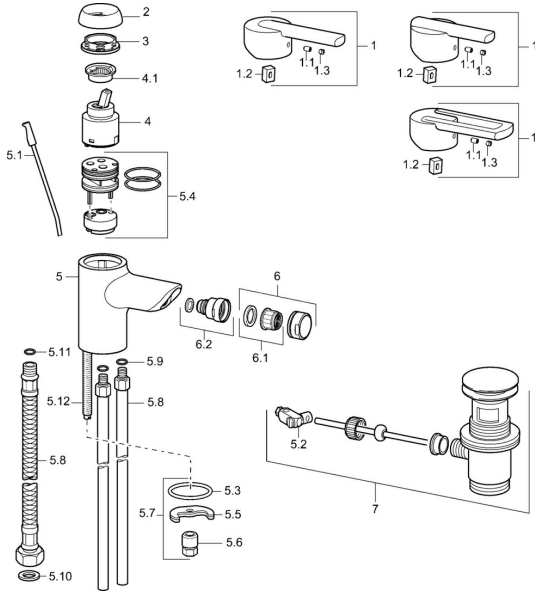

EAN: 4015474100589
static.hansa.com/43063200

Spare parts

SP43063200

	Name	Code
1	Lever Chrome Discontinued	43890005
1	Lever Chrome Discontinued	43880003
1	Lever Chrome Discontinued	59913774
1.1	Screw, M5x8, SW2.5	59904755
1.2	Bushing	59904778
1.3	Symbol plug Grey	59912112
2	Covering cap Chrome Discontinued	59912797
3	Screw, M42x1, SW34 Discontinued	59912798
4	Cartridge, 4.0 Classic	59912791
4.1	Temperature adjustment limiter Discontinued	59912799
5.1	Pop-up operating rod Chrome	59912804
5.2	Swivel joint	59904624
5.3	Gasket, 37x48x3.5	59911422
5.4	Clip plate Discontinued	59912805
5.5	Fixing plate	59904765
5.6	Screw, M8x1, SW13	59904766
5.7	Fixing set	59910749
5.8	Flexible pipe, L=430, G3/8-M10x1	59912515
5.10	Gasket, 9.5x14.4x2	59912551
5.11	O-ring, d 7.65x1.78	59902337
5.12	Fixing screw, M8x1, L=140	59912474
6	Aerator, M24x1 STD HC A Chrome	59902366
6.1	Aerator, M22/24 A	59902081
6.2	Ball joint for bidet faucet	59910952
7	Pop-up waste Chrome	59911441
N.I.	Key, SW30/34	59912108