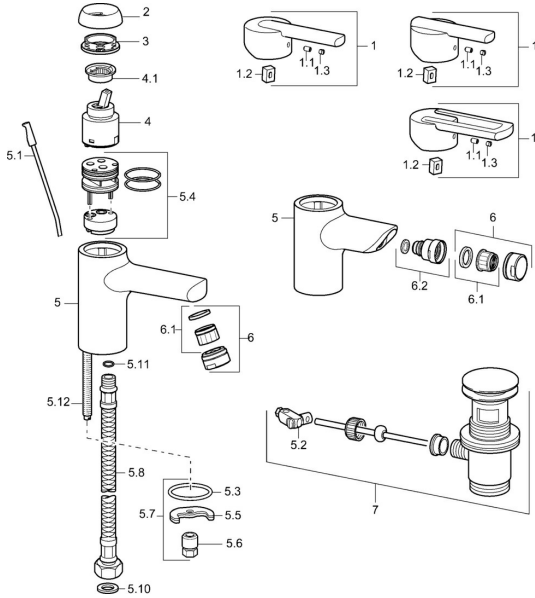

EAN: 4015474100527
static.hansa.com/43042100

Spare parts

SP43092100

	Name		Code
1	Lever Chrome Discontinued		43890005
1	Lever Chrome Discontinued		59913774
1	Lever Chrome Discontinued		43880003
1.1	Screw, M5x8, SW2.5		59904755
1.2	Bushing		59904778
1.3	Symbol plug Grey		59912112
2	Covering cap Chrome Discontinued		59912797
3	Screw, M42x1, SW34 Discontinued		59912798
4	Cartridge, 4.0 Classic		59912791
4.1	Temperature adjustment limiter Discontinued		59912799
5.1	Pop-up operating rod Chrome		59912804
5.2	Swivel joint		59904624
5.3	Gasket, 37x48x3.5		59911422
5.4	Clip plate Discontinued		59912805
5.5	Fixing plate		59904765
5.6	Screw, M8x1, SW13		59904766
5.7	Fixing set		59910749
5.8	Flexible pipe, L=430, G3/8-M10x1		59912515
5.8	Coupling pipe, L=430, M10x1		59912550
5.9	O-ring, 9x2		59905095
5.10	Gasket, 9.5x14.4x2		59912551
5.11	O-ring, d 7.65x1.78		59902337
5.12	Fixing screw, M8x1, L=140		59912474
6	Aerator, M24x1 STD HC A Chrome		59902366
6.1	Aerator, M22/24 A		59902081
7	Pop-up waste Chrome		59911441
N.I.	Cover flange, d 55 mm Chrome		59913471
N.I.	Key, SW30/34		59912108
N.I.	Washer with chain holder		59902219