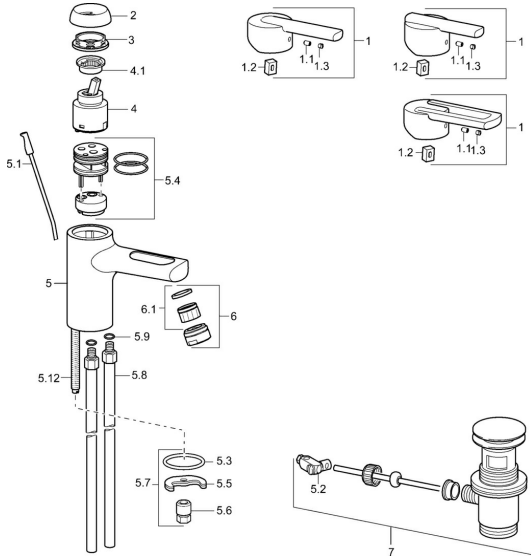

EAN: 4015474105522
static.hansa.com/43032100

Spare parts

SP43032100

	Name	Code
1	Lever Chrome Discontinued	43890005
1	Lever Chrome Discontinued	59913774
1	Lever Chrome Discontinued	43880003
1.1	Screw, M5x8, SW2.5	59904755
1.2	Bushing	59904778
1.3	Symbol plug Grey	59912112
2	Covering cap Chrome Discontinued	59912797
3	Screw, M42x1, SW34 Discontinued	59912798
4	Cartridge, 4.0 Classic	59912791
4.1	Temperature adjustment limiter Discontinued	59912799
5.1	Pop-up operating rod Chrome	59912804
5.2	Swivel joint	59904624
5.3	Gasket, 37x48x3.5	59911422
5.4	Clip plate Discontinued	59912805
5.5	Fixing plate	59904765
5.6	Screw, M8x1, SW13	59904766
5.7	Fixing set	59910749
5.8	Coupling pipe, L=430, M10x1	59912550
5.9	O-ring, 9x2	59905095
5.12	Fixing screw, M8x1, L=140	59912474
6	Aerator, M24x1 STD HC A Chrome	59902366
6.1	Aerator, M22/24 A	59902081
7	Pop-up waste Chrome	59911441
N.I.	Key, SW30/34	59912108