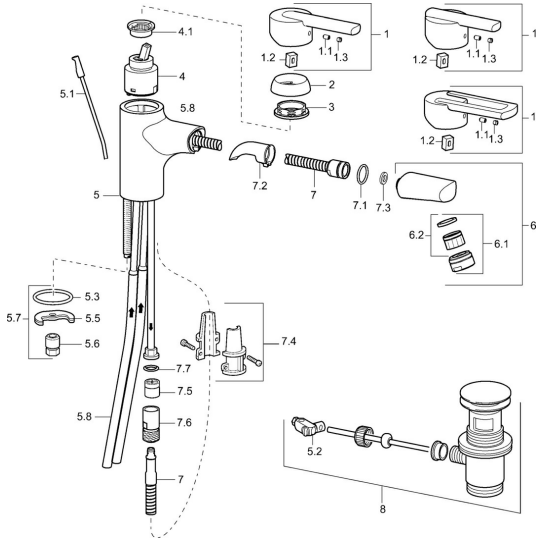

EAN: 4015474105447
static.hansa.com/43012180

Spare parts

SP43012180

	Name		Code
1	Lever Chrome Discontinued		43890005
1	Lever Chrome Discontinued		59913774
1	Lever Chrome Discontinued		43880003
1.1	Screw, M5x8, SW2.5		59904755
1.2	Bushing		59904778
1.3	Symbol plug Grey		59912112
2	Covering cap Chrome Discontinued		59912797
3	Screw, M42x1, SW34 Discontinued		59912798
4	Cartridge, 4.0 Classic		59912791
4.1	Temperature adjustment limiter Discontinued		59912799
5.1	Pop-up operating rod Chrome		59912804
5.2	Swivel joint		59904624
5.3	Gasket, 37x48x3.5		59911422
5.5	Fixing plate		59904765
5.6	Screw, M8x1, SW13		59904766
5.7	Fixing set		59910749
5.8	Pipe Discontinued		59912816
6	Pull-out spout Chrome		59912814
6.1	Aerator, M24x1 STD HC A Chrome		59902366
6.2	Aerator, M22/24 A		59902081
7	Hose, L=1200, M15x1		59912815
7.1	O-ring, d 16x2		59906703
7.2	Passing-through bushing		59911625
7.3	Gasket, 9.5x14.4x2		59912551
7.4	Retainer		59906600
7.5	Non-return valve		59905714
7.6	Nipple		59912074
8	Pop-up waste Chrome		59911441
N.I.	Key, SW30/34		59912108
N.I.	Non-return valve, M16x1/M14x1		59913418