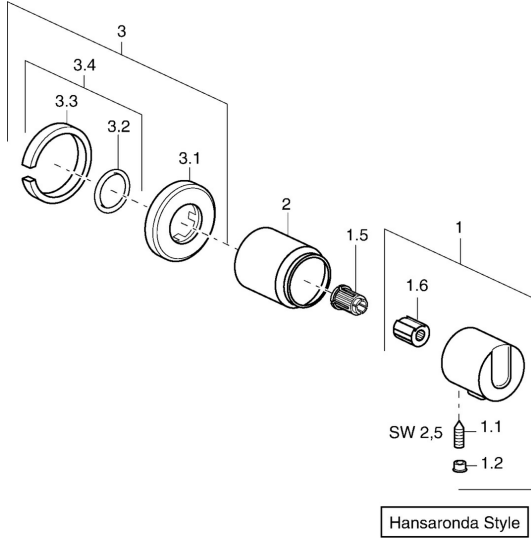

EAN: 4015474105102
static.hansa.com/42879135

Spare parts

SP42879135

	Name	Code
1	Handle Chrome Discontinued	59912823
1.1	Screw, M6x16, SW2.5	59911727
1.2	Cover plug Chrome	59911840
1.5	Adapter White	59910235
2	Cap Chrome	59911728
3	Cover flange Chrome	59911737
3.2	O-ring, d 45x2 Discontinued	59912529
3.4	Sealing kit Discontinued	59911744
N.I.	Raising kit, 70.5-105.5 mm Chrome	59911653