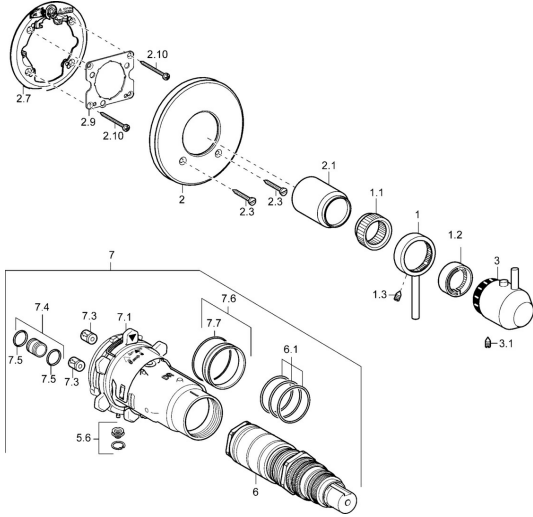

## Spare parts

### SP4284904196

	Name		Code
1	Lever Chrome <b>Discontinued</b>		5991301896
1.1	Adapter		59912894
1.2	Retaining ring <b>Discontinued</b>		5991289396
1.3	Screw, M6x9.5		59901609
2	Cover flange Chrome <b>Discontinued</b>		5991301496
2.1	Covering cap <b>Discontinued</b>		5991301696
2.3	Screw, M5x18, SW 3 <b>Discontinued</b>		5991301596
2.7	Fixing part		59912888
2.9	Fixing plate		59913034
2.10	Screw, M4.5x80		59912890
3	Handle Chrome <b>Discontinued</b>		5991301996
3.1	Screw, M6x16, SW2.5		59911727
5.6	Plug		59912981
6	Thermostatic cartridge, 1/2" Varox		59912843
6.1	O-ring, d 26x2		59911081
7	Functional unit <b>Discontinued</b>		59912904
7	Functional unit, H/C reversed <b>Discontinued</b>		59912979
7.1	Blind nut		59912984
7.4	Connection nipple, (2014-)		59913885
7.5	O-ring, d 14x2		59912982
7.6	Ring		59912989
7.7	O-ring, 50.52x1.78		59906841
N.I.	Raising kit, 20 mm		59912754
N.I.	Rebound pin		59912005