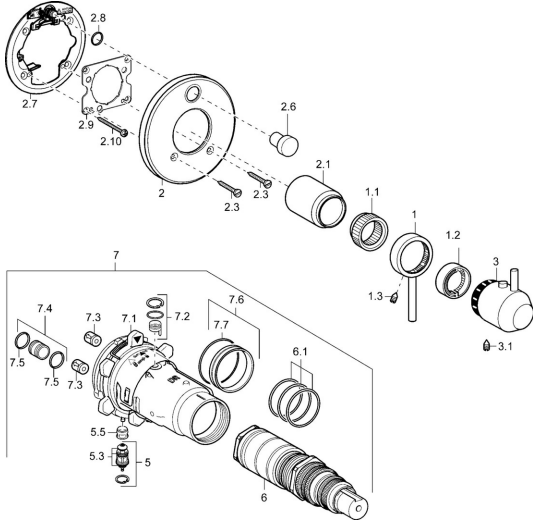

EAN: 4015474114166
static.hansa.com/4282304196

Spare parts

SP4282304196

	Name		Code
1	Lever Chrome Discontinued		5991301896
1.1	Adapter		59912894
1.2	Retaining ring Discontinued		5991289396
1.3	Screw, M6x9.5		59901609
2	Cover flange Chrome Discontinued		5991301396
2.1	Covering cap Discontinued		5991301696
2.3	Screw, M5x18, SW 3 Discontinued		5991301596
2.6	Push button Stainless steel Discontinued		5991301796
2.7	Fixing part		59912889
2.8	O-ring, d 7.65x1.78		59902337
2.9	Fixing plate		59913034
2.10	Screw, M4.5x80		59912890
3	Handle Chrome Discontinued		5991301996
3.1	Screw, M6x16, SW2.5		59911727
5	Diverter		59912985
5.3	Sealing kit Discontinued		59912997
5.5	Seat		59912229
6	Thermostatic cartridge, 1/2" Varox		59912843
6.1	O-ring, d 26x2		59911081
7	Functional unit Discontinued		59912906
7	Functional unit, H/C reversed Discontinued		59912979
7.1	Blind nut		59912984
7.2	Back-pressure valve		59912990
7.3	Non-return valve		59905714
7.4	Connection nipple, (2014-)		59913885
7.5	O-ring, d 14x2		59912982
7.6	Ring		59912989
7.7	O-ring, 50.52x1.78		59906841
N.I.	Raising kit, 20 mm		59912754
N.I.	Rebound pin		59912005