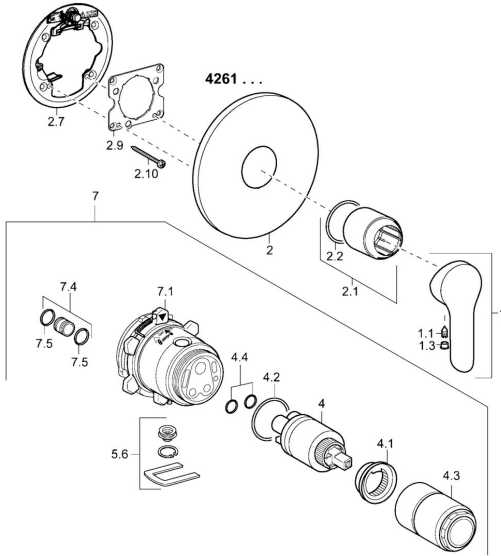

EAN: 4015474253889
static.hansa.com/42619077

Spare parts

SP42619073

| | Name | Code |
|------|---|----------|
| 1 | Lever Chrome | 59914629 |
| 1 | Lever Chrome | 59913840 |
| 1.1 | Screw, M5x8, SW2.5 | 59904755 |
| 1.3 | Symbol plug Grey | 59912112 |
| 2 | Cover plate, d 170 mm, (2011-) Chrome | 59913404 |
| 2.1 | Cover sleeve Chrome | 59912511 |
| 2.2 | O-ring, 41x3 | 59913215 |
| 2.7 | Supporting plate Chrome Discontinued | 59913047 |
| 2.9 | Fixing plate | 59913034 |
| 2.10 | Screw, M4.5x80 | 59912890 |
| 4 | Cartridge, 3.5 Eco | 59912324 |
| 4 | Cartridge, 3.5 Classic | 59913075 |
| 4.1 | Temperature adjustment limiter | 59912325 |
| 4.2 | O-ring, d 28.24x2.62 Discontinued | 59912590 |
| 4.3 | Screw sleeve, M38x1 | 59912115 |
| 4.4 | O-ring, d 10.10x1.60 Discontinued | 59905072 |
| 5.6 | Plug | 59912981 |
| 7 | Functional unit, H/C reversed | 59912978 |
| 7 | Functional unit, 3.5, (2011-) Discontinued | 59913376 |
| 7.1 | Blind nut | 59912984 |
| 7.4 | Connection nipple, (2014-) | 59913885 |
| 7.5 | O-ring, d 14x2 | 59912982 |
| N.I. | Raising kit, 20 mm | 59912754 |