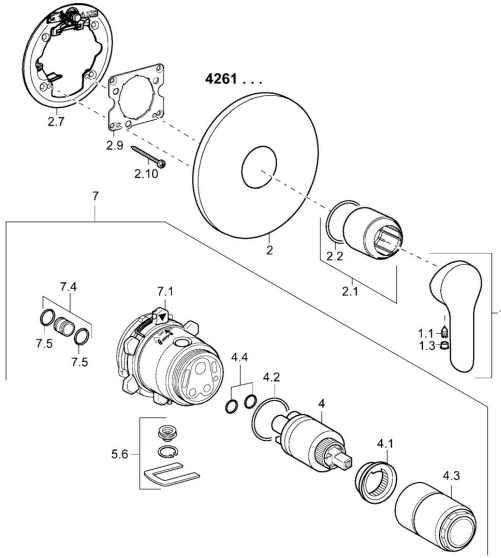

EAN: 4015474254602
static.hansa.com/42619073

Spare parts

SP42619073

	Name	Code
1	Lever Chrome	59914629
1	Lever Chrome	59913840
1.1	Screw, M5x8, SW2.5	59904755
1.3	Symbol plug Grey	59912112
2	Cover plate, d 170 mm, (2011-) Chrome	59913404
2.1	Cover sleeve Chrome	59912511
2.2	O-ring, 41x3	59913215
2.7	Supporting plate Chrome Discontinued	59913047
2.9	Fixing plate	59913034
2.10	Screw, M4.5x80	59912890
4	Cartridge, 3.5 Eco	59912324
4	Cartridge, 3.5 Classic	59913075
4.1	Temperature adjustment limiter	59912325
4.2	O-ring, d 28.24x2.62 Discontinued	59912590
4.3	Screw sleeve, M38x1	59912115
4.4	O-ring, d 10.10x1.60 Discontinued	59905072
5.6	Plug	59912981
7	Functional unit, H/C reversed	59912978
7	Functional unit, 3.5, (2011-) Discontinued	59913376
7.1	Blind nut	59912984
7.4	Connection nipple, (2014-)	59913885
7.5	O-ring, d 14x2	59912982
N.I.	Raising kit, 20 mm	59912754