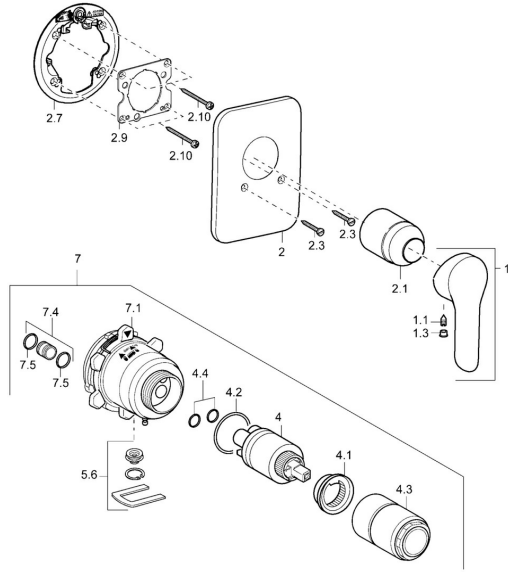

EAN: 4015474112438
static.hansa.com/42619047

Spare parts

SP42619043

	Name	Code
1	Lever Chrome	59914629
1	Lever Chrome	59913903
1.1	Screw, M5x8, SW2.5	59904755
1.3	Symbol plug Grey	59912112
2	Cover flange Chrome Discontinued	59912933
2.1	Cover sleeve Chrome	59912511
2.3	Screw, M5x25 Chrome	59912881
2.7	Supporting plate Chrome Discontinued	59913047
2.9	Fixing plate	59913034
2.10	Screw, M4,5x80	59912890
4	Cartridge, 3,5 Eco	59912324
4.1	Temperature adjustment limiter	59912325
4.2	O-ring, d 28.24x2.62 Discontinued	59912590
4.3	Screw sleeve, M38x1	59912115
4.4	O-ring, d 10.10x1.60 Discontinued	59905072
5.6	Plug	59912981
7	Functional unit, H/C reversed	59912978
7	Functional unit Discontinued	59912936
7.1	Blind nut	59912984
7.4	Connection nipple, (2014-)	59913885
7.5	O-ring, d 14x2	59912982
N.I.	Raising kit, 20 mm	59912754