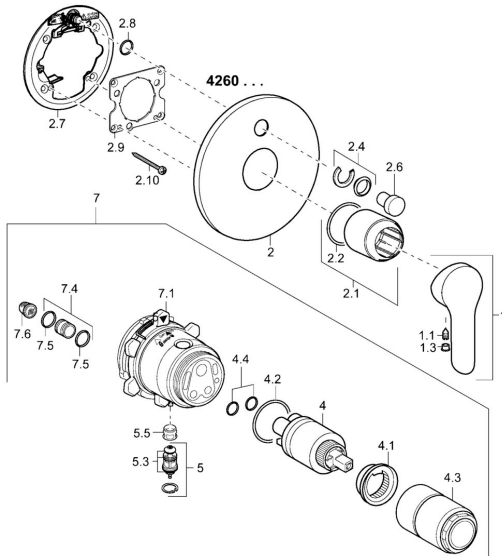

## Spare parts

### SP42609073

	Name	Code
1	Lever Chrome	59913840
1	Lever Chrome	59914629
1.1	Screw, M5x8, SW2.5	59904755
1.3	Symbol plug Grey	59912112
2	Cover plate, d 170 mm Chrome <b>Discontinued</b>	59913403
2.1	Cover sleeve Chrome	59912511
2.2	O-ring, 41x3	59913215
2.4	Flow limiting cap	59912924
2.6	Push button Chrome	59913656
2.7	Supporting plate	59913048
2.8	O-ring, d 7.65x1.78	59902337
2.9	Fixing plate	59913034
2.10	Screw, M4.5x80	59912890
4	Cartridge, 3.5 Eco	59912324
4	Cartridge, 3.5 Classic	59913075
4.1	Temperature adjustment limiter	59912325
4.2	O-ring, d 28.24x2.62 <b>Discontinued</b>	59912590
4.3	Screw sleeve, M38x1	59912115
4.4	O-ring, d 10.10x1.60 <b>Discontinued</b>	59905072
5	Diverter	59912985
5.3	Sealing kit <b>Discontinued</b>	59912997
5.5	Seat	59912229
7	Functional unit, 3.5 (2011-) <b>Discontinued</b>	59913380
7	Functional unit, H/C reversed	59912978
7.1	Blind nut	59912984
7.4	Connection nipple, (2014-)	59913885
7.5	O-ring, d 14x2	59912982
7.6	Strainer	59913126
N.I.	Raising kit, 20 mm	59912754