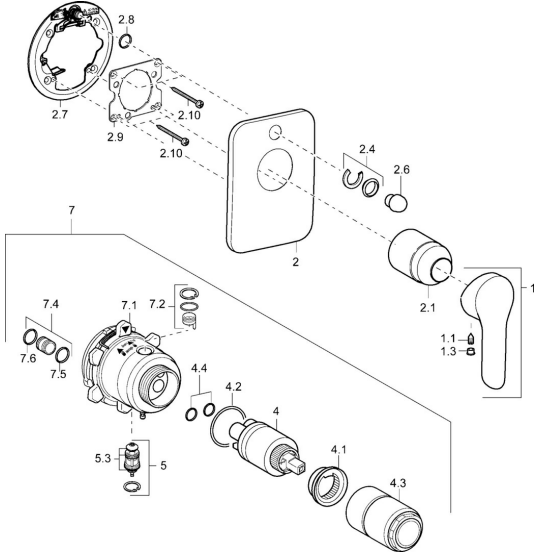

## Spare parts

### SP42609043

	Name	Code
1	Lever Chrome	59914629
1	Lever Chrome	59913903
1.1	Screw, M5x8, SW2.5	59904755
1.3	Symbol plug Grey	59912112
2	Cover plate Chrome <b>Discontinued</b>	59912932
2.1	Cover sleeve Chrome	59912511
2.3	Screw, M5x25 Chrome	59912881
2.4	Flow limiting cap	59912924
2.6	Push button Chrome <b>Discontinued</b>	59912931
2.7	Supporting plate	59913048
2.8	O-ring, d 7.65x1.78	59902337
2.9	Fixing plate	59913034
2.10	Screw, M4.5x80	59912890
4	Cartridge, 3.5 Eco	59912324
4.1	Temperature adjustment limiter	59912325
4.2	O-ring, d 28.24x2.62 <b>Discontinued</b>	59912590
4.3	Screw sleeve, M38x1	59912115
4.4	O-ring, d 10.10x1.60 <b>Discontinued</b>	59905072
5	Diverter	59912985
5.3	Sealing kit <b>Discontinued</b>	59912997
7	Functional unit, H/C reversed	59912978
7	Functional unit, 3.5 <b>Discontinued</b>	59912937
7.1	Blind nut	59912984
7.4	Connection nipple, (2014-)	59913885
7.5	O-ring, d 14x2	59912982
N.I.	Raising kit, 20 mm	59912754