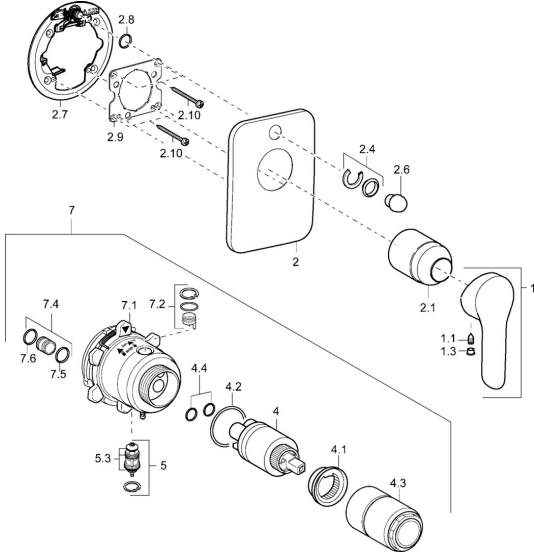

EAN: 4015474112377
static.hansa.com/42609043

Spare parts

SP42609043

	Name	Code
1	Lever Chrome	59914629
1	Lever Chrome	59913903
1.1	Screw, M5x8, SW2.5	59904755
1.3	Symbol plug Grey	59912112
2	Cover plate Chrome Discontinued	59912932
2.1	Cover sleeve Chrome	59912511
2.3	Screw, M5x25 Chrome	59912881
2.4	Flow limiting cap	59912924
2.6	Push button Chrome Discontinued	59912931
2.7	Supporting plate	59913048
2.8	O-ring, d 7.65x1.78	59902337
2.9	Fixing plate	59913034
2.10	Screw, M4.5x80	59912890
4	Cartridge, 3.5 Eco	59912324
4.1	Temperature adjustment limiter	59912325
4.2	O-ring, d 28.24x2.62 Discontinued	59912590
4.3	Screw sleeve, M38x1	59912115
4.4	O-ring, d 10.10x1.60 Discontinued	59905072
5	Diverter	59912985
5.3	Sealing kit Discontinued	59912997
7	Functional unit, H/C reversed	59912978
7	Functional unit, 3.5 Discontinued	59912937
7.1	Blind nut	59912984
7.4	Connection nipple, (2014-)	59913885
7.5	O-ring, d 14x2	59912982
N.I.	Raising kit, 20 mm	59912754