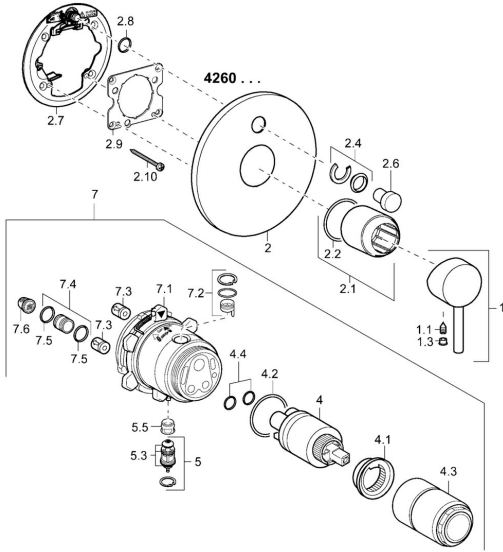

EAN: 4015474253926
static.hansa.com/42603077

Spare parts

SP42603077

	Name	Code
1	Lever Chrome	59913840
1.1	Screw, M5x8, SW2.5	59904755
1.3	Symbol plug Grey	59912112
2	Cover plate, d 170 mm Chrome Discontinued	59913403
2.1	Cover sleeve Chrome	59912511
2.2	O-ring, 41x3	59913215
2.4	Flow limiting cap	59912924
2.6	Push button Chrome	59913656
2.7	Supporting plate	59913048
2.8	O-ring, d 7.65x1.78	59902337
2.9	Fixing plate	59913034
2.10	Screw, M4.5x80	59912890
4	Cartridge, 3.5 Eco	59912324
4	Cartridge, 3.5 Classic	59913075
4.1	Temperature adjustment limiter	59912325
4.2	O-ring, d 28.24x2.62 Discontinued	59912590
4.3	Screw sleeve, M38x1	59912115
4.4	O-ring, d 10.10x1.60 Discontinued	59905072
5	Diverter	59912985
5.3	Sealing kit Discontinued	59912997
5.5	Seat	59912229
7	Functional unit, 3.5 Discontinued	59913379
7	Functional unit, H/C reversed	59912978
7.1	Blind nut	59912984
7.2	Back-pressure valve	59912990
7.3	Non-return valve	59905714
7.4	Connection nipple, (2014-)	59913885
7.5	O-ring, d 14x2	59912982
7.6	Strainer	59913126
N.I.	Raising kit, 20 mm	59912754