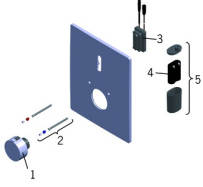

## Spare parts

### SP41909272

	Name	Code
1	Temperature control handle	59914120
2	Fixing screw	59914254
3	Sensor, 6 V / 72 h	59914256
4	Battery, 2CR5 6 V	59911670
5	Battery casing	59914154