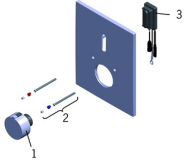

EAN: 4015474277328
static.hansa.com/41909172

Spare parts

SP41909172

	Name	Code
1	Temperature control handle	59914120
2	Fixing screw	59914254
3	Sensor, 12 V	59914255