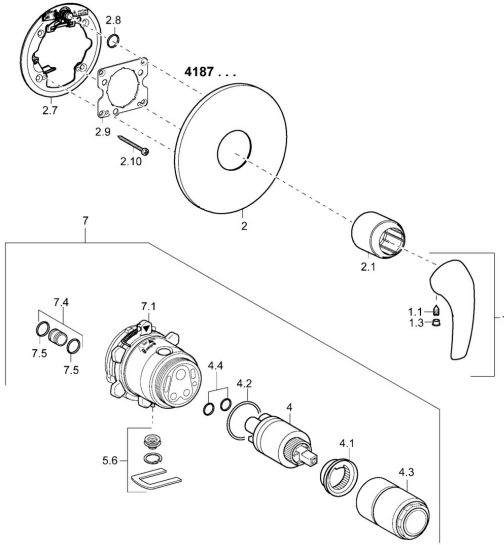

EAN: 4015474254374
static.hansa.com/41879074

Spare parts

SP41879074

	Name	Code
1	Lever Chrome	59913831
1.1	Screw, M5x8, SW2.5	59904755
1.3	Symbol plug Grey	59912112
2	Cover flange, d 170 mm Chrome Discontinued	59913839
2.1	Covering cap Chrome Discontinued	59913837
2.7	Fixing part Discontinued	59913838
2.9	Fixing plate	59913034
2.10	Screw, M4.5x80	59912890
4	Cartridge, 3.5 Classic	59913075
4	Cartridge, 3.5 Eco	59912324
4.1	Temperature adjustment limiter	59912325
4.2	O-ring, d 28.24x2.62 Discontinued	59912590
4.3	Screw sleeve, M38x1	59912115
4.4	O-ring, d 10.10x1.60 Discontinued	59905072
5.6	Plug	59912981
7	Functional unit, H/C reversed	59912978
7	Functional unit, 3.5, (2011-) Discontinued	59913376
7.1	Blind nut	59912984
7.4	Connection nipple, (2014-)	59913885
7.5	O-ring, d 14x2	59912982
N.I.	Raising kit, 20 mm	59912754