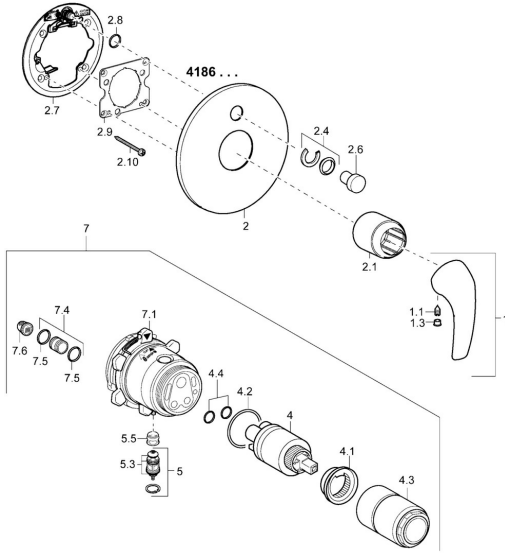

EAN: 4015474254381
static.hansa.com/41869074

Spare parts

SP41869074

	Name	Code
1	Lever Chrome	59913831
1.1	Screw, M5x8, SW2.5	59904755
1.3	Symbol plug Grey	59912112
2	Cover flange, d 170 mm Chrome Discontinued	59913836
2.1	Covering cap Chrome Discontinued	59913837
2.4	Flow limiting cap	59912924
2.6	Push button Chrome	59913656
2.7	Fixing part Discontinued	59913835
2.8	O-ring, d 7.65x1.78	59902337
2.9	Fixing plate	59913034
2.10	Screw, M4.5x80	59912890
4	Cartridge, 3.5 Classic	59913075
4	Cartridge, 3.5 Eco	59912324
4.1	Temperature adjustment limiter	59912325
4.2	O-ring, d 28.24x2.62 Discontinued	59912590
4.3	Screw sleeve, M38x1	59912115
4.4	O-ring, d 10.10x1.60 Discontinued	59905072
5	Diverter	59912985
5.3	Sealing kit Discontinued	59912997
5.5	Seat	59912229
7	Functional unit, H/C reversed	59912978
7	Functional unit, 3.5 (2011-) Discontinued	59913380
7.1	Blind nut	59912984
7.4	Connection nipple, (2014-)	59913885
7.5	O-ring, d 14x2	59912982
7.6	Strainer	59913126
N.I.	Raising kit, 20 mm	59912754