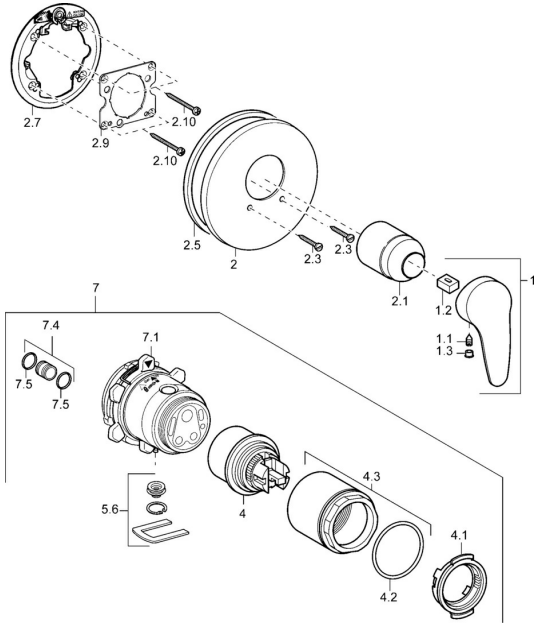

EAN: 4015474114357
static.hansa.com/41859046

Spare parts

SP41859043

	Name	Code
1	Lever, L=87 mm	59914195
1	Long lever, L=138 Chrome	01880076
1.1	Screw, M5x8, SW2.5	59904755
1.2	Bushing	59904778
1.3	Symbol plug Grey	59912112
2	Cover flange, d 170/56 mm Chrome Discontinued	59912928
2.1	Covering cap Chrome	59904820
2.3	Screw, M5x25 Chrome	59912881
2.5	Rubber gasket	59913045
2.7	Fixing part	59912888
2.9	Fixing plate	59913034
2.10	Screw, M4.5x80	59912890
4	Cartridge, 4.8 eco	59904601
4.1	Hot water limiter	59904759
4.2	O-ring, 50.52x1.78	59906841
4.3	Eye screw, M50x1, SW45	59912980
5.6	Plug	59912981
7	Functional unit Discontinued	59912907
7	Body for shower faucet Discontinued	59912897
7.1	Blind nut	59912984
7.4	Connection nipple, (2014-)	59913885
7.5	O-ring, d 14x2	59912982
N.I.	Raising kit, 20 mm	59912754