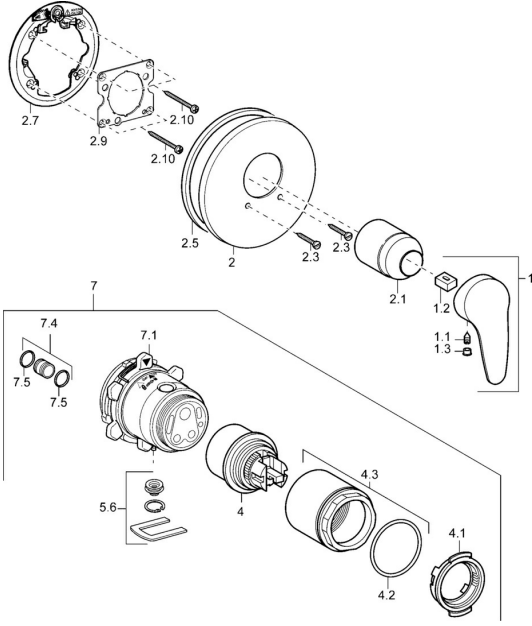

EAN: 4015474111806
static.hansa.com/4185904390

Spare parts

SP41859043

	Name	Code
1	Lever, L=87 mm	59914195
1	Long lever, L=138 Chrome	01880076
1.1	Screw, M5x8, SW2.5	59904755
1.2	Bushing	59904778
1.3	Symbol plug Grey	59912112
2	Cover flange, d 170/56 mm Chrome Discontinued	59912928
2.1	Covering cap Chrome	59904820
2.3	Screw, M5x25 Chrome	59912881
2.5	Rubber gasket	59913045
2.7	Fixing part	59912888
2.9	Fixing plate	59913034
2.10	Screw, M4.5x80	59912890
4	Cartridge, 4.8 eco	59904601
4.1	Hot water limiter	59904759
4.2	O-ring, 50.52x1.78	59906841
4.3	Eye screw, M50x1, SW45	59912980
5.6	Plug	59912981
7	Functional unit Discontinued	59912907
7	Body for shower faucet Discontinued	59912897
7.1	Blind nut	59912984
7.4	Connection nipple, (2014-)	59913885
7.5	O-ring, d 14x2	59912982
N.I.	Raising kit, 20 mm	59912754