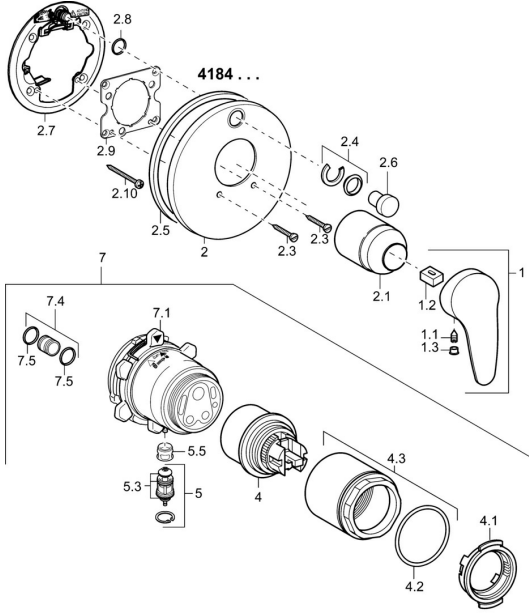

EAN: 4015474271470
static.hansa.com/41849083

Spare parts

SP41849083

	Name	Code
1	Lever, L=93 mm Chrome	01880083
1.1	Screw, M5x8, SW2.5	59904755
1.2	Bushing	59904778
1.3	Symbol plug Grey	59912112
2	Cover flange Chrome	59912929
2.1	Covering cap Chrome	59904820
2.3	Screw, M5x25 Chrome	59912881
2.4	Flow limiting cap	59912924
2.5	Rubber gasket	59913045
2.6	Snap	59912926
2.7	Fixing part	59912889
2.8	O-ring, d 7.65x1.78	59902337
2.9	Fixing plate	59913034
2.10	Screw, M4.5x80	59912890
4	Cartridge, 4.8 eco	59904601
4.1	Hot water limiter	59904759
4.2	O-ring, 50.52x1.78	59906841
4.3	Eye screw, M50x1, SW45	59912980
5	Diverter	59912985
5.3	Sealing kit Discontinued	59912997
7	Functional unit, 4.8 Discontinued	59912898
7	Functional unit Discontinued	59912907
7.1	Blind nut	59912984
7.4	Connection nipple, (2014-)	59913885
7.5	O-ring, d 14x2	59912982
N.I.	Raising kit, 20 mm	59912754