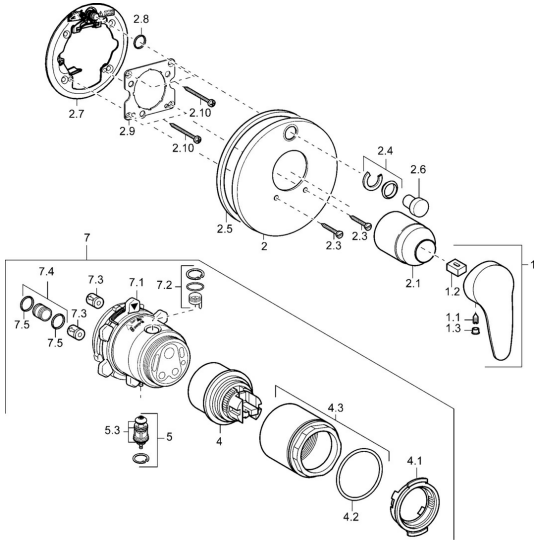

EAN: 4015474113367
static.hansa.com/4184904390

Spare parts

SP41849043

	Name	Code
1	Lever, L=87 mm	59914195
1.1	Screw, M5x8, SW2.5	59904755
1.2	Bushing	59904778
1.3	Symbol plug Grey	59912112
2	Cover flange Chrome	59912929
2.1	Covering cap Chrome	59904820
2.3	Screw, M5x25 Chrome	59912881
2.4	Flow limiting cap	59912924
2.5	Rubber gasket	59913045
2.6	Snap	59912926
2.7	Fixing part	59912889
2.8	O-ring, d 7.65x1.78	59902337
2.9	Fixing plate	59913034
2.10	Screw, M4.5x80	59912890
4	Cartridge, 4.8 eco	59904601
4.1	Hot water limiter	59904759
4.2	O-ring, 50.52x1.78	59906841
4.3	Eye screw, M50x1, SW45	59912980
5	Diverter	59912985
5.3	Sealing kit Discontinued	59912997
7	Functional unit, 4.8 Discontinued	59912898
7	Functional unit Discontinued	59912907
7.1	Blind nut	59912984
7.2	Valve	59912986
7.4	Connection nipple, (2014-)	59913885
7.5	O-ring, d 14x2	59912982
N.I.	Raising kit, 20 mm	59912754