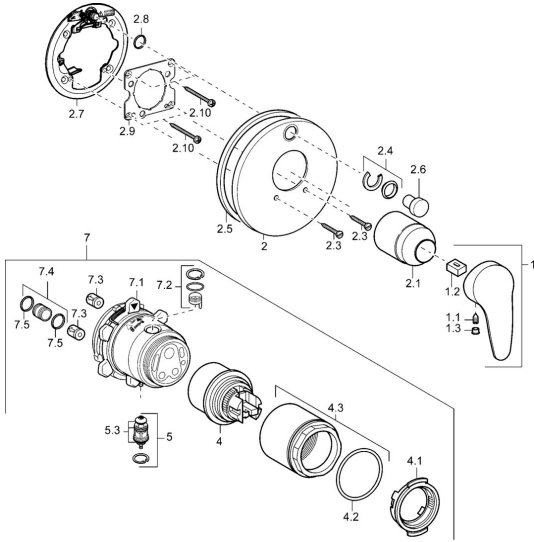

EAN: 4015474113305
static.hansa.com/4184904382

Spare parts

SP41849043

	Name	Code
1	Lever, L=87 mm	59914195
1.1	Screw, M5x8, SW2.5	59904755
1.2	Bushing	59904778
1.3	Symbol plug Grey	59912112
2	Cover flange Chrome	59912929
2.1	Covering cap Chrome	59904820
2.3	Screw, M5x25 Chrome	59912881
2.4	Flow limiting cap	59912924
2.5	Rubber gasket	59913045
2.6	Snap	59912926
2.7	Fixing part	59912889
2.8	O-ring, d 7.65x1.78	59902337
2.9	Fixing plate	59913034
2.10	Screw, M4.5x80	59912890
4	Cartridge, 4.8 eco	59904601
4.1	Hot water limiter	59904759
4.2	O-ring, 50.52x1.78	59906841
4.3	Eye screw, M50x1, SW45	59912980
5	Diverter	59912985
5.3	Sealing kit Discontinued	59912997
7	Functional unit, 4.8 Discontinued	59912898
7	Functional unit Discontinued	59912907
7.1	Blind nut	59912984
7.2	Valve	59912986
7.4	Connection nipple, (2014-)	59913885
7.5	O-ring, d 14x2	59912982
N.I.	Raising kit, 20 mm	59912754