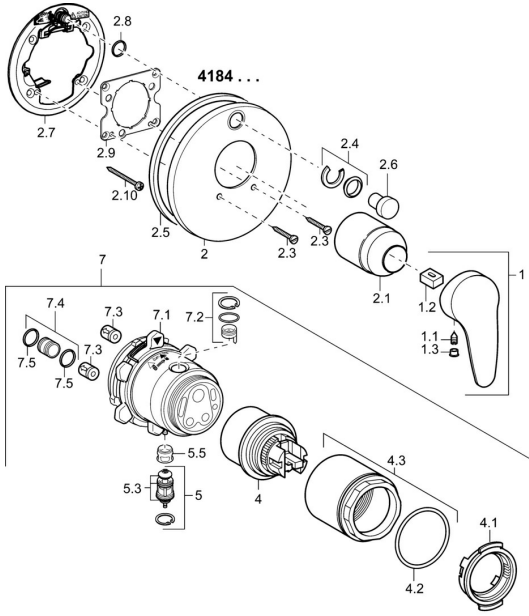

EAN: 4015474271463
static.hansa.com/41843083

Spare parts

SP41843083

	Name	Code
1	Lever, L=93 mm Chrome	01880083
1.1	Screw, M5x8, SW2.5	59904755
1.2	Bushing	59904778
1.3	Symbol plug Grey	59912112
2	Cover flange Chrome	59912929
2.1	Covering cap Chrome	59904820
2.3	Screw, M5x25 Chrome	59912881
2.4	Flow limiting cap	59912924
2.5	Rubber gasket	59913045
2.6	Snap	59912926
2.7	Fixing part	59912889
2.8	O-ring, d 7.65x1.78	59902337
2.9	Fixing plate	59913034
2.10	Screw, M4.5x80	59912890
4	Cartridge, 4.8 eco	59904601
4.1	Hot water limiter	59904759
4.2	O-ring, 50.52x1.78	59906841
4.3	Eye screw, M50x1, SW45	59912980
5	Diverter	59912985
5.3	Sealing kit Discontinued	59912997
5.5	Seat	59912229
7	Functional unit, 4.8 Discontinued	59912899
7	Functional unit Discontinued	59912907
7.1	Blind nut	59912984
7.2	Valve	59912986
7.3	Non-return valve	59905714
7.4	Connection nipple, (2014-)	59913885
7.5	O-ring, d 14x2	59912982
N.I.	Raising kit, 20 mm	59912754