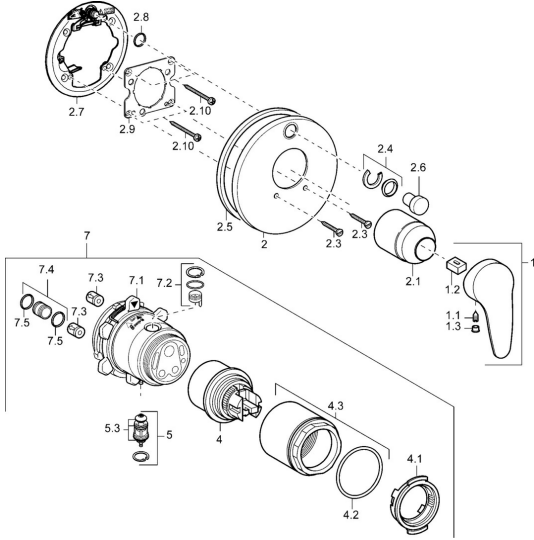

EAN: 4015474114333
static.hansa.com/4184304382

Spare parts

SP41849043

	Name	Code
1	Lever, L=87 mm	59914195
1.1	Screw, M5x8, SW2.5	59904755
1.2	Bushing	59904778
1.3	Symbol plug Grey	59912112
2	Cover flange Chrome	59912929
2.1	Covering cap Chrome	59904820
2.3	Screw, M5x25 Chrome	59912881
2.4	Flow limiting cap	59912924
2.5	Rubber gasket	59913045
2.6	Snap	59912926
2.7	Fixing part	59912889
2.8	O-ring, d 7.65x1.78	59902337
2.9	Fixing plate	59913034
2.10	Screw, M4.5x80	59912890
4	Cartridge, 4.8 eco	59904601
4.1	Hot water limiter	59904759
4.2	O-ring, 50.52x1.78	59906841
4.3	Eye screw, M50x1, SW45	59912980
5	Diverter	59912985
5.3	Sealing kit Discontinued	59912997
7	Functional unit, 4.8 Discontinued	59912898
7	Functional unit Discontinued	59912907
7.1	Blind nut	59912984
7.2	Valve	59912986
7.4	Connection nipple, (2014-)	59913885
7.5	O-ring, d 14x2	59912982
N.I.	Raising kit, 20 mm	59912754