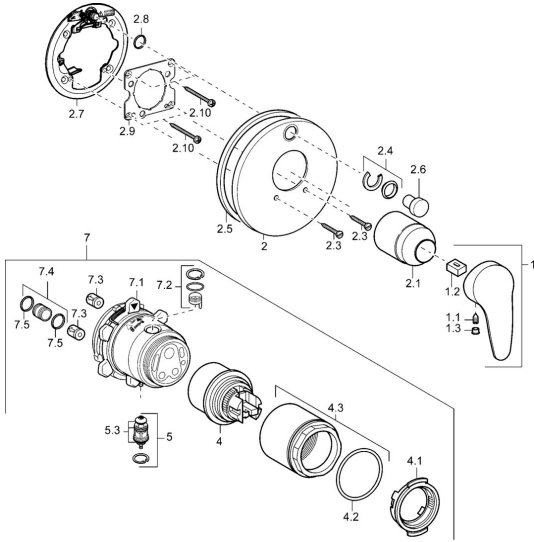

EAN: 4015474114326
static.hansa.com/41843043

Spare parts

SP41849043

	Name	Code
1	Lever, L=87 mm	59914195
1.1	Screw, M5x8, SW2.5	59904755
1.2	Bushing	59904778
1.3	Symbol plug Grey	59912112
2	Cover flange Chrome	59912929
2.1	Covering cap Chrome	59904820
2.3	Screw, M5x25 Chrome	59912881
2.4	Flow limiting cap	59912924
2.5	Rubber gasket	59913045
2.6	Snap	59912926
2.7	Fixing part	59912889
2.8	O-ring, d 7.65x1.78	59902337
2.9	Fixing plate	59913034
2.10	Screw, M4.5x80	59912890
4	Cartridge, 4.8 eco	59904601
4.1	Hot water limiter	59904759
4.2	O-ring, 50.52x1.78	59906841
4.3	Eye screw, M50x1, SW45	59912980
5	Diverter	59912985
5.3	Sealing kit Discontinued	59912997
7	Functional unit, 4.8 Discontinued	59912898
7	Functional unit Discontinued	59912907
7.1	Blind nut	59912984
7.2	Valve	59912986
7.4	Connection nipple, (2014-)	59913885
7.5	O-ring, d 14x2	59912982
N.I.	Raising kit, 20 mm	59912754