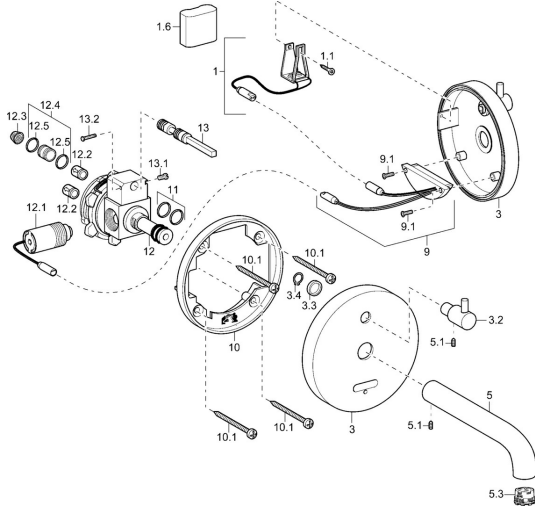

## Spare parts

### SP41812101

	Name	Code
1	Battery holder	59913143
1.6	Lithium battery, DL223A /CR-P2	59912443
3	Cover flange, d 130 mm Chrome <b>Discontinued</b>	59913146
3.2	Temperature control handle Chrome	59913144
5	Spout, L=220 <b>Discontinued</b>	59913149
5	Spout, L=170 Chrome <b>Discontinued</b>	59913148
5	Spout, L=120 Chrome	59913147
5.1	Screw, M5x6, SW2.5	59912617
5.3	Aerator, M21.5x1	59913128
9	Electronics package, (4181)	59914771
10	Fixing part	59913152
10.1	Screw, M4.5x80	59912890
11	O-ring, d 14.5x2/13x1.9	59913153
12	Support piece, 16x1.5 SW14	59913154
12.1	Solenoid valve	59912240
12.2	Non-return valve	59905714
12.3	Litter filter	59911684
12.4	Connection nipple, (2014-)	59913885
12.5	O-ring, d 14x2	59912982
13	Temperature regulator	59913155
N.I.	Key for aerator, M21.5x1	59913133
N.I.	Functional unit	59914723
N.I.	Aerator, M21.5x1	59913598