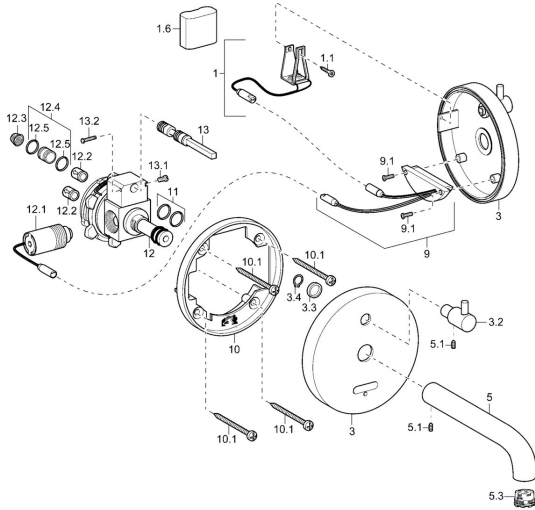

EAN: 4015474142275
static.hansa.com/41812111

Spare parts

SP41812101

	Name	Code
1	Battery holder	59913143
1.6	Lithium battery, DL223A /CR-P2	59912443
3	Cover flange, d 130 mm Chrome Discontinued	59913146
3.2	Temperature control handle Chrome	59913144
5	Spout, L=220 Discontinued	59913149
5	Spout, L=170 Chrome Discontinued	59913148
5	Spout, L=120 Chrome	59913147
5.1	Screw, M5x6, SW2.5	59912617
5.3	Aerator, M21.5x1	59913128
9	Electronics package, (4181)	59914771
10	Fixing part	59913152
10.1	Screw, M4.5x80	59912890
11	O-ring, d 14.5x2/13x1.9	59913153
12	Support piece, 16x1.5 SW14	59913154
12.1	Solenoid valve	59912240
12.2	Non-return valve	59905714
12.3	Litter filter	59911684
12.4	Connection nipple, (2014-)	59913885
12.5	O-ring, d 14x2	59912982
13	Temperature regulator	59913155
N.I.	Key for aerator, M21.5x1	59913133
N.I.	Functional unit	59914723
N.I.	Aerator, M21.5x1	59913598