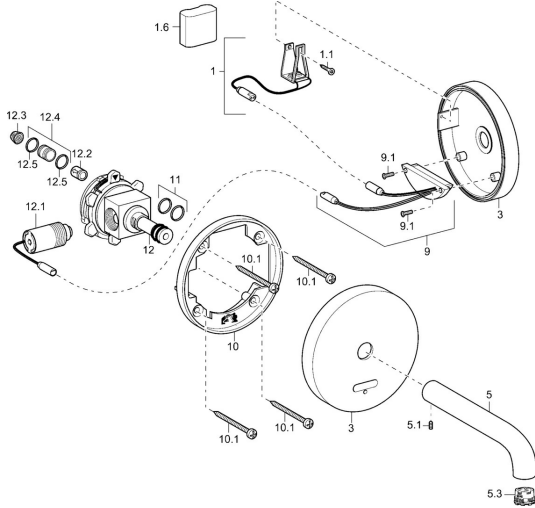

EAN: 4015474142206
static.hansa.com/41802110

Spare parts

SP41802100

	Name	Code
1	Battery holder	59913143
1.6	Lithium battery, DL223A /CR-P2	59912443
3	Cover plate, d 130 mm Chrome Discontinued	59913145
5	Spout, L=120 Chrome	59913147
5	Spout, L=220 Discontinued	59913149
5	Spout, L=170 Chrome Discontinued	59913148
5.1	Screw, M5x6, SW2.5	59912617
5.3	Aerator, M21.5x1	59913128
9	Electronics package, (4180)	59914770
10	Fixing part	59913152
10.1	Screw, M4.5x80	59912890
11	O-ring, d 14.5x2/13x1.9	59913153
12	Support piece, 16x1.5 SW14	59913154
12.1	Solenoid valve	59912240
12.2	Non-return valve	59905714
12.3	Litter filter	59911684
12.4	Connection nipple, (2014-)	59913885
12.5	O-ring, d 14x2	59912982
N.I.	Aerator, M21.5x1	59913598
N.I.	Key for aerator, M21.5x1	59913133
N.I.	Functional unit, AQUIS 397.339.00	59914722