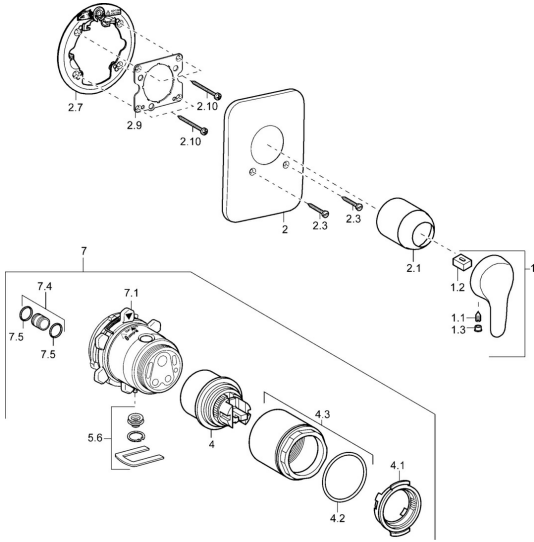

EAN: 4015474171282
static.hansa.com/41479076

Spare parts

SP41479073

	Name	Code
1	Lever, L=86 mm Chrome	01580073
1	Lever, L=110 Chrome Discontinued	01580076
1.1	Screw, M5x8, SW2.5	59904755
1.2	Bushing	59904778
1.3	Symbol plug Grey	59912112
2	Cover flange Chrome Discontinued	59911012
2.1	Covering cap Chrome	59911172
2.3	Screw, M5x25 Chrome	59912881
2.7	Fixing part	59912888
2.9	Fixing plate	59913034
2.10	Screw, M4.5x80	59912890
4	Cartridge, 4.8 eco	59904601
4.1	Hot water limiter	59904759
4.2	O-ring, 50.52x1.78	59906841
4.3	Eye screw, M50x1, SW45	59912980
5.6	Plug	59912981
7	Body for shower faucet Discontinued	59912897
7	Functional unit Discontinued	59912907
7.1	Blind nut	59912984
7.4	Connection nipple, (2014-)	59913885
7.5	O-ring, d 14x2	59912982
N.I.	Raising kit, 20 mm	59912754