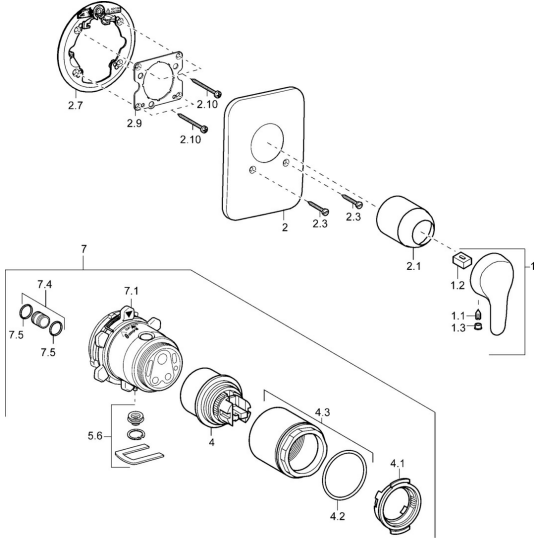

EAN: 4015474135543
static.hansa.com/41479073

Spare parts

SP41479073

	Name	Code
1	Lever, L=86 mm Chrome	01580073
1	Lever, L=110 Chrome Discontinued	01580076
1.1	Screw, M5x8, SW2.5	59904755
1.2	Bushing	59904778
1.3	Symbol plug Grey	59912112
2	Cover flange Chrome Discontinued	59911012
2.1	Covering cap Chrome	59911172
2.3	Screw, M5x25 Chrome	59912881
2.7	Fixing part	59912888
2.9	Fixing plate	59913034
2.10	Screw, M4,5x80	59912890
4	Cartridge, 4.8 eco	59904601
4.1	Hot water limiter	59904759
4.2	O-ring, 50.52x1.78	59906841
4.3	Eye screw, M50x1, SW45	59912980
5.6	Plug	59912981
7	Body for shower faucet Discontinued	59912897
7	Functional unit Discontinued	59912907
7.1	Blind nut	59912984
7.4	Connection nipple, (2014-)	59913885
7.5	O-ring, d 14x2	59912982
N.I.	Raising kit, 20 mm	59912754