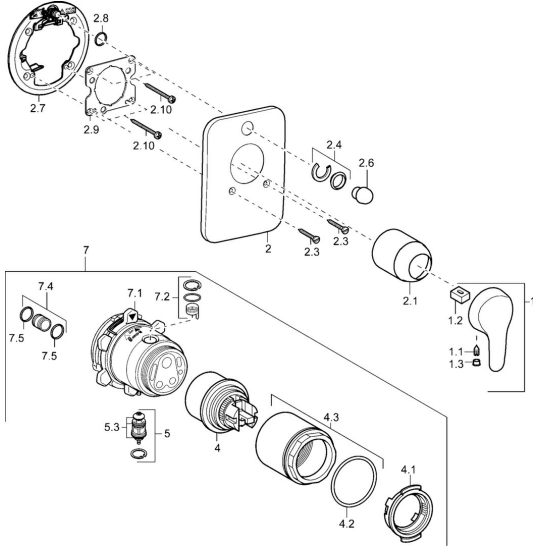

## Spare parts

### SP41469073

	Name	Code
1	Lever, L=86 mm Chrome	01580073
1.1	Screw, M5x8, SW2.5	59904755
1.2	Bushing	59904778
1.3	Symbol plug Grey	59912112
2	Cover flange Chrome <b>Discontinued</b>	59912930
2.1	Covering cap Chrome	59911172
2.3	Screw, M5x25 Chrome	59912881
2.4	Flow limiting cap	59912924
2.6	Snap	59912926
2.7	Fixing part	59912889
2.8	O-ring, d 7.65x1.78	59902337
2.9	Fixing plate	59913034
2.10	Screw, M4.5x80	59912890
4	Cartridge, 4.8 eco	59904601
4.1	Hot water limiter	59904759
4.2	O-ring, 50.52x1.78	59906841
4.3	Eye screw, M50x1, SW45	59912980
5	Diverter	59912985
5.3	Sealing kit <b>Discontinued</b>	59912997
7	Functional unit, 4.8 <b>Discontinued</b>	59912898
7	Functional unit <b>Discontinued</b>	59912907
7.1	Blind nut	59912984
7.2	Valve	59912986
7.4	Connection nipple, (2014-)	59913885
7.5	O-ring, d 14x2	59912982
N.I.	Raising kit, 20 mm	59912754