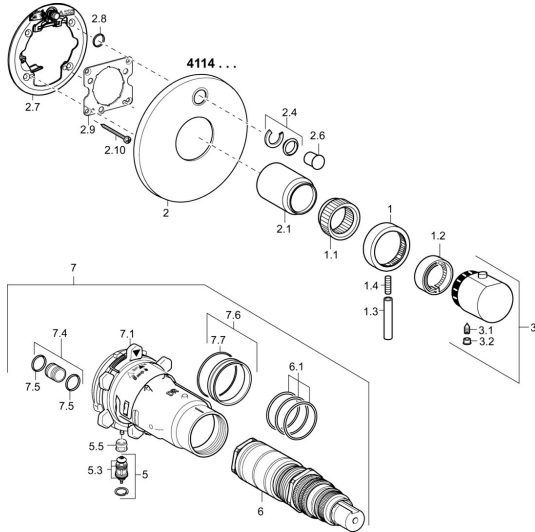

EAN: 4015474271678
static.hansa.com/41149552

Reserveonderdelen

SP41149552

| | Naam | Code |
|------|--|----------|
| 1 | Debiethendel Chroom | 59912130 |
| 1.1 | Adapter | 59912894 |
| 1.2 | Temperature adjustment limiter Chroom | 59912893 |
| 1.3 | Hendel, M6, 56 mm Chroom | 59914055 |
| 1.4 | Schroef, M6x20 | 59911228 |
| 2 | Afdekplaat, d 170 mm Chroom Stopgezet | 59913077 |
| 2.1 | Kap Chroom Stopgezet | 59912896 |
| 2.4 | Kapmet begrenzer keuken | 59912924 |
| 2.6 | Push button Chroom | 59913656 |
| 2.7 | Fixing part | 59912889 |
| 2.8 | O-ring, d 7.65x1.78 | 59902337 |
| 2.9 | Fixing plate | 59913034 |
| 2.10 | Schroef, M4.5x80 | 59912890 |
| 3 | Temperatuur hendel, (2011-) Chroom | 59913497 |
| 3.1 | Schroef, M6x9.5 | 59901609 |
| 3.2 | Binnendeel temperatuurhendel Chroom | 59911840 |
| 3.3 | Rebound pin | 59912005 |
| 5 | Omsteller | 59912985 |
| 5.3 | Dichting Stopgezet | 59912997 |
| 5.5 | Zetel | 59912229 |
| 6 | Thermostaat/binnenwerk, 1/2" Varox | 59912843 |
| 6.1 | O-ring, d 26x2 | 59911081 |
| 7 | Functional unit Stopgezet | 59912905 |
| 7 | Functional unit, H/C reversed Stopgezet | 59912979 |
| 7.1 | Blind nut | 59912984 |
| 7.4 | Aansluitnippel, (2014-) | 59913885 |
| 7.5 | O-ring, d 14x2 | 59912982 |
| 7.6 | Ring | 59912989 |
| 7.7 | O-ring, 50.52x1.78 | 59906841 |
| N.I. | Inbouwverlengstuk compleet, 20 mm | 59912754 |