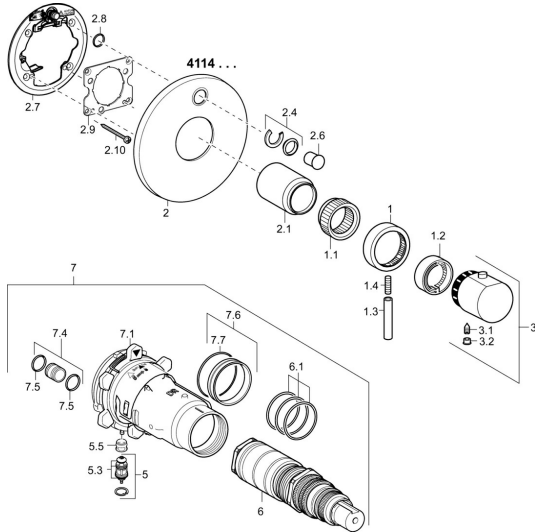

## Spare parts

### SP41149552

	Name	Code
1	Flow control handle Chrome	59912130
1.1	Adapter	59912894
1.2	Temperature adjustment limiter Chrome	59912893
1.3	Lever, M6, 56 mm Chrome	59914055
1.4	Screw, M6x20	59911228
2	Cover plate, d 170 mm Chrome <b>Discontinued</b>	59913077
2.1	Covering cap Chrome <b>Discontinued</b>	59912896
2.4	Flow limiting cap	59912924
2.6	Push button Chrome	59913656
2.7	Fixing part	59912889
2.8	O-ring, d 7.65x1.78	59902337
2.9	Fixing plate	59913034
2.10	Screw, M4.5x80	59912890
3	Temperature control handle, (2011-) Chrome	59913497
3.1	Screw, M6x9.5	59901609
3.2	Cover plug Chrome	59911840
3.3	Rebound pin	59912005
5	Diverter	59912985
5.3	Sealing kit <b>Discontinued</b>	59912997
5.5	Seat	59912229
6	Thermostatic cartridge, 1/2" Varox	59912843
6.1	O-ring, d 26x2	59911081
7	Functional unit <b>Discontinued</b>	59912905
7	Functional unit, H/C reversed <b>Discontinued</b>	59912979
7.1	Blind nut	59912984
7.4	Connection nipple, (2014-)	59913885
7.5	O-ring, d 14x2	59912982
7.6	Ring	59912989
7.7	O-ring, 50.52x1.78	59906841
N.I.	Raising kit, 20 mm	59912754