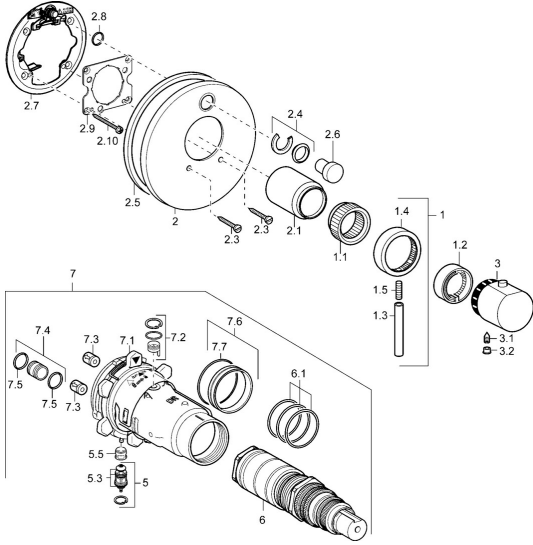

EAN: 4015474146952
static.hansa.com/41149542

Spare parts

SP41149042

	Name	Code
1	Lever Chrome Discontinued	59912941
1.1	Adapter	59912894
1.2	Temperature adjustment limiter Chrome	59912893
1.3	Lever, 80 mm Chrome	59912128
1.4	Flow control handle Chrome	59912130
1.5	Screw, M6x20	59911228
2	Cover plate Chrome Discontinued	59912883
2	Cover plate, d 170 mm Chrome Discontinued	59913077
2	Cover flange Chrome	59912929
2.1	Covering cap Chrome Discontinued	59912896
2.3	Screw, M5x25 Chrome	59912881
2.4	Flow limiting cap	59912924
2.5	Rubber gasket	59913045
2.6	Snap	59912926
2.7	Fixing part	59912889
2.8	O-ring, d 7.65x1.78	59902337
2.9	Fixing plate	59913034
2.10	Screw, M4.5x80	59912890
3	Temperature control handle Chrome	59912126
3.1	Screw, M6x9.5	59901609
3.2	Cover plug Chrome	59911840
5	Diverter	59912985
5.3	Sealing kit Discontinued	59912997
5.5	Seat	59912229
6	Thermostatic cartridge, 1/2" Varox	59912843
6.1	O-ring, d 26x2	59911081
7	Functional unit, H/C reversed Discontinued	59912979
7	Functional unit Discontinued	59912905
7.1	Blind nut	59912984
7.2	Back-pressure valve	59912990
7.3	Non-return valve	59905714
7.4	Connection nipple, (2014-)	59913885
7.5	O-ring, d 14x2	59912982
7.6	Ring	59912989
7.7	O-ring, 50.52x1.78	59906841
N.I.	Rebound pin	59912005
N.I.	Raising kit, 20 mm	59912754