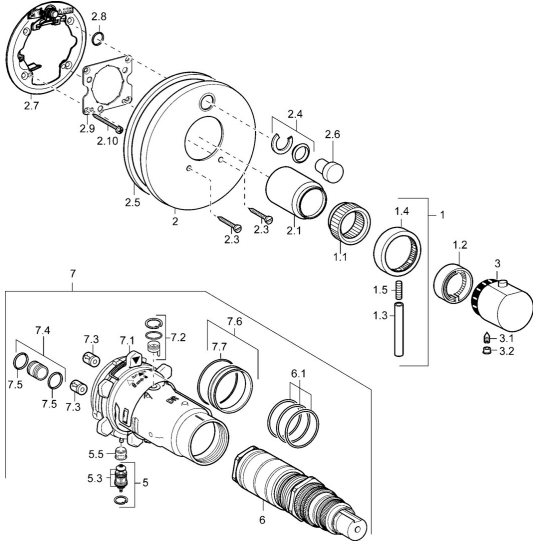

## Spare parts

### SP41149042

	Name	Code
1	Lever Chrome <b>Discontinued</b>	59912941
1.1	Adapter	59912894
1.2	Temperature adjustment limiter Chrome	59912893
1.3	Lever, 80 mm Chrome	59912128
1.4	Flow control handle Chrome	59912130
1.5	Screw, M6x20	59911228
2	Cover plate Chrome <b>Discontinued</b>	59912883
2	Cover plate, d 170 mm Chrome <b>Discontinued</b>	59913077
2	Cover flange Chrome	59912929
2.1	Covering cap Chrome <b>Discontinued</b>	59912896
2.3	Screw, M5x25 Chrome	59912881
2.4	Flow limiting cap	59912924
2.5	Rubber gasket	59913045
2.6	Snap	59912926
2.7	Fixing part	59912889
2.8	O-ring, d 7.65x1.78	59902337
2.9	Fixing plate	59913034
2.10	Screw, M4.5x80	59912890
3	Temperature control handle Chrome	59912126
3.1	Screw, M6x9.5	59901609
3.2	Cover plug Chrome	59911840
5	Diverter	59912985
5.3	Sealing kit <b>Discontinued</b>	59912997
5.5	Seat	59912229
6	Thermostatic cartridge, 1/2" Varox	59912843
6.1	O-ring, d 26x2	59911081
7	Functional unit, H/C reversed <b>Discontinued</b>	59912979
7	Functional unit <b>Discontinued</b>	59912905
7.1	Blind nut	59912984
7.2	Back-pressure valve	59912990
7.3	Non-return valve	59905714
7.4	Connection nipple, (2014-)	59913885
7.5	O-ring, d 14x2	59912982
7.6	Ring	59912989
7.7	O-ring, 50.52x1.78	59906841
N.I.	Rebound pin	59912005
N.I.	Raising kit, 20 mm	59912754