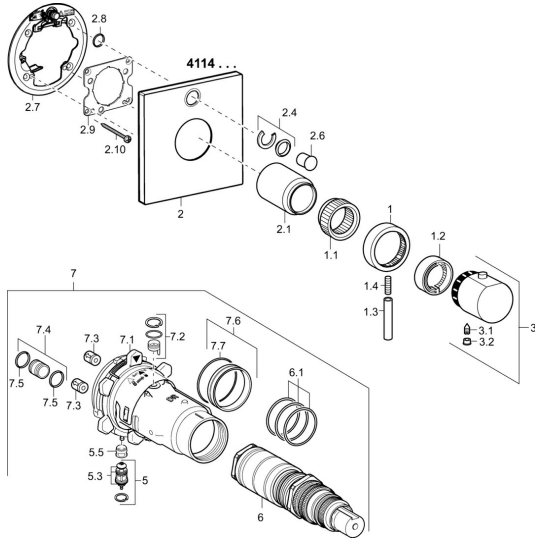

EAN: 4015474271715
static.hansa.com/41143562

Spare parts

SP41143562

	Name	Code
1	Flow control handle Chrome	59912130
1.1	Adapter	59912894
1.2	Temperature adjustment limiter Chrome	59912893
1.3	Lever, M6, 56 mm Chrome	59914055
1.4	Screw, M6x20	59911228
2	Cover flange, 150x150 mm Chrome Discontinued	59914056
2.1	Covering cap Chrome Discontinued	59912896
2.4	Flow limiting cap	59912924
2.6	Push button Chrome	59913656
2.7	Fixing part	59912889
2.8	O-ring, d 7.65x1.78	59902337
2.9	Fixing plate	59913034
2.10	Screw, M4.5x80	59912890
3	Temperature control handle, (2011-) Chrome	59913497
3.1	Screw, M6x9.5	59901609
3.2	Cover plug Chrome	59911840
3.3	Rebound pin	59912005
5	Diverter	59912985
5.3	Sealing kit Discontinued	59912997
5.5	Seat	59912229
6	Thermostatic cartridge, 1/2" Varox	59912843
6.1	O-ring, d 26x2	59911081
7	Functional unit Discontinued	59912906
7	Functional unit, H/C reversed Discontinued	59912979
7.1	Blind nut	59912984
7.2	Back-pressure valve	59912990
7.3	Non-return valve	59905714
7.4	Connection nipple, (2014-)	59913885
7.5	O-ring, d 14x2	59912982
7.6	Ring	59912989
7.7	O-ring, 50.52x1.78	59906841
N.I.	Raising kit, 20 mm	59912754