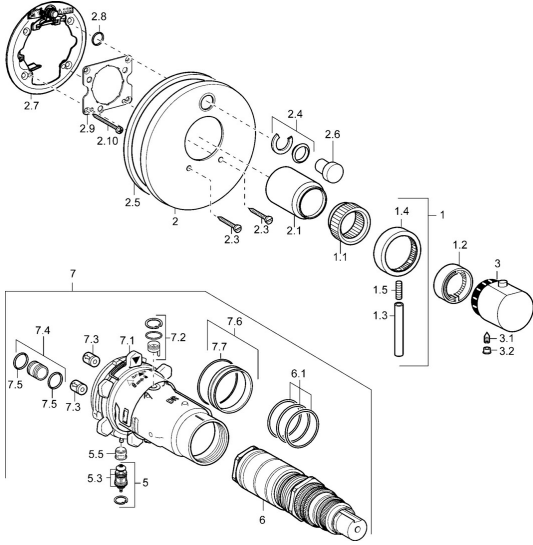

EAN: 4015474114074
static.hansa.com/41143042

Spare parts

SP41143042

	Name	Code
1	Lever Chrome Discontinued	59912941
1.1	Adapter	59912894
1.2	Temperature adjustment limiter Chrome	59912893
1.3	Lever, 80 mm Chrome	59912128
1.4	Flow control handle Chrome	59912130
1.5	Screw, M6x20	59911228
2	Cover plate Chrome Discontinued	59912883
2	Cover plate, d 170 mm Chrome Discontinued	59913077
2	Cover flange Chrome	59912929
2.1	Covering cap Chrome Discontinued	59912896
2.3	Screw, M5x25 Chrome	59912881
2.4	Flow limiting cap	59912924
2.5	Rubber gasket	59913045
2.6	Snap	59912926
2.7	Fixing part	59912889
2.8	O-ring, d 7.65x1.78	59902337
2.9	Fixing plate	59913034
2.10	Screw, M4.5x80	59912890
3	Temperature control handle Chrome	59912126
3.1	Screw, M6x9.5	59901609
3.2	Cover plug Chrome	59911840
5	Diverter	59912985
5.3	Sealing kit Discontinued	59912997
5.5	Seat	59912229
6	Thermostatic cartridge, 1/2" Varox	59912843
6.1	O-ring, d 26x2	59911081
7	Functional unit Discontinued	59912906
7	Functional unit, H/C reversed Discontinued	59912979
7.1	Blind nut	59912984
7.2	Back-pressure valve	59912990
7.3	Non-return valve	59905714
7.4	Connection nipple, (2014-)	59913885
7.5	O-ring, d 14x2	59912982
7.6	Ring	59912989
7.7	O-ring, 50.52x1.78	59906841
N.I.	Rebound pin	59912005
N.I.	Raising kit, 20 mm	59912754