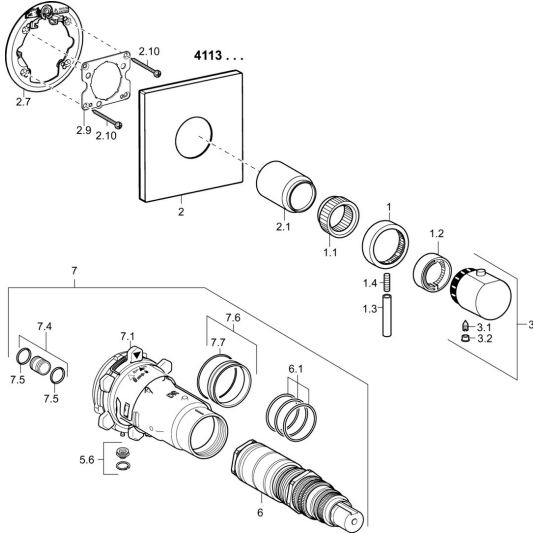

EAN: 4015474271722
static.hansa.com/41139562

Spare parts

SP41139562

	Name	Code
1	Flow control handle Chrome	59912130
1.1	Adapter	59912894
1.2	Temperature adjustment limiter Chrome	59912893
1.3	Lever, M6, 56 mm Chrome	59914055
1.4	Screw, M6x20	59911228
2	Cover flange, 150x150 mm Chrome	59913382
2.1	Covering cap Chrome Discontinued	59912896
2.7	Fixing part	59912888
2.9	Fixing plate	59913034
2.10	Screw, M4,5x80	59912890
3	Temperature control handle, (2011-) Chrome	59913497
3.1	Screw, M6x9.5	59901609
3.2	Cover plug Chrome	59911840
3.3	Rebound pin	59912005
5.6	Plug	59912981
6	Thermostatic cartridge, 1/2" Varox	59912843
6.1	O-ring, d 26x2	59911081
7	Functional unit Discontinued	59912904
7	Functional unit, H/C reversed Discontinued	59912979
7.1	Blind nut	59912984
7.4	Connection nipple, (2014-)	59913885
7.5	O-ring, d 14x2	59912982
7.6	Ring	59912989
7.7	O-ring, 50.52x1.78	59906841
N.I.	Raising kit, 20 mm	59912754