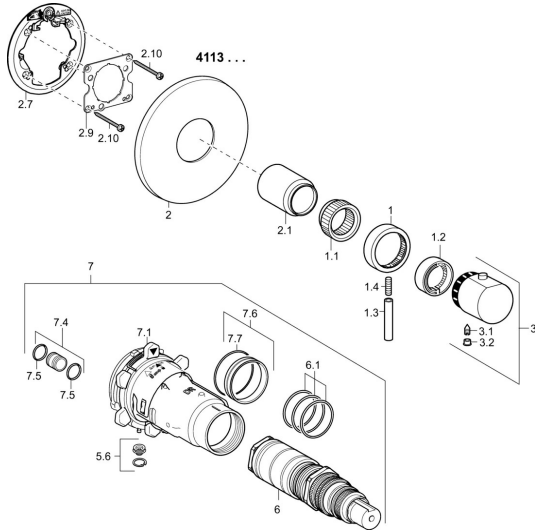

## Spare parts

### SP41139552

	Name	Code
1	Flow control handle Chrome	59912130
1.1	Adapter	59912894
1.2	Temperature adjustment limiter Chrome	59912893
1.3	Lever, M6, 56 mm Chrome	59914055
1.4	Screw, M6x20	59911228
2	Cover flange, d 56 mm	59913078
2.1	Covering cap Chrome <b>Discontinued</b>	59912896
2.7	Fixing part	59912888
2.9	Fixing plate	59913034
2.10	Screw, M4,5x80	59912890
3	Temperature control handle, (2011-) Chrome	59913497
3.1	Screw, M6x9.5	59901609
3.2	Cover plug Chrome	59911840
3.3	Rebound pin	59912005
5.6	Plug	59912981
6	Thermostatic cartridge, 1/2" Varox	59912843
6.1	O-ring, d 26x2	59911081
7	Functional unit, H/C reversed <b>Discontinued</b>	59912979
7	Functional unit <b>Discontinued</b>	59912904
7.1	Blind nut	59912984
7.4	Connection nipple, (2014-)	59913885
7.5	O-ring, d 14x2	59912982
7.6	Ring	59912989
7.7	O-ring, 50.52x1.78	59906841
N.I.	Raising kit, 20 mm	59912754